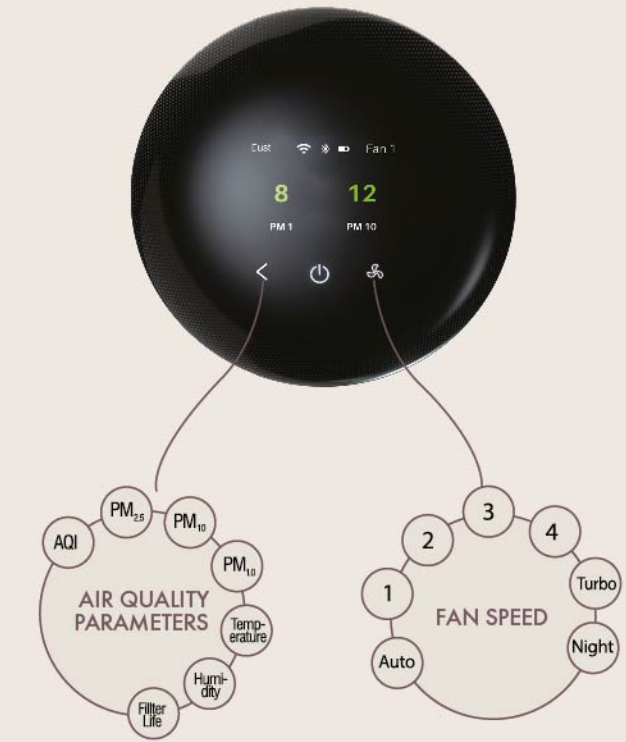

Meditate Air Purifier effectively removes and destroys all forms of indoor pollution effectively.

GET PURE AIR WHEREVER YOU ARE

The Havells Meditate comes with an external portable Air Quality Indicator that doubles up as a remote.

When you place this nifty Air Quality Indicator next to you, it automatically monitors the condition of air in your immediate vicinity and adjusts its fan speed to maintain good air quality around you.

The AQI Indicator operates on three different modes:

ACTIVE

Fully functional as remote and Air Quality Indicator. The device displays the AQI and can be used as a remote.

SLEEP

The device displays the AQI using the LED indicator. The display is off to conserve battery.

EXPLORE

Take the device to other areas in the house to check AQI. This mode displays air quality but doesn't allow control of the air purifier.

The AQI Indicator cum remote has three capacitive touch buttons and a display. The three buttons are for power, mode and toggle. The display shows essential parameters like air quality, battery life, fan speed etc.