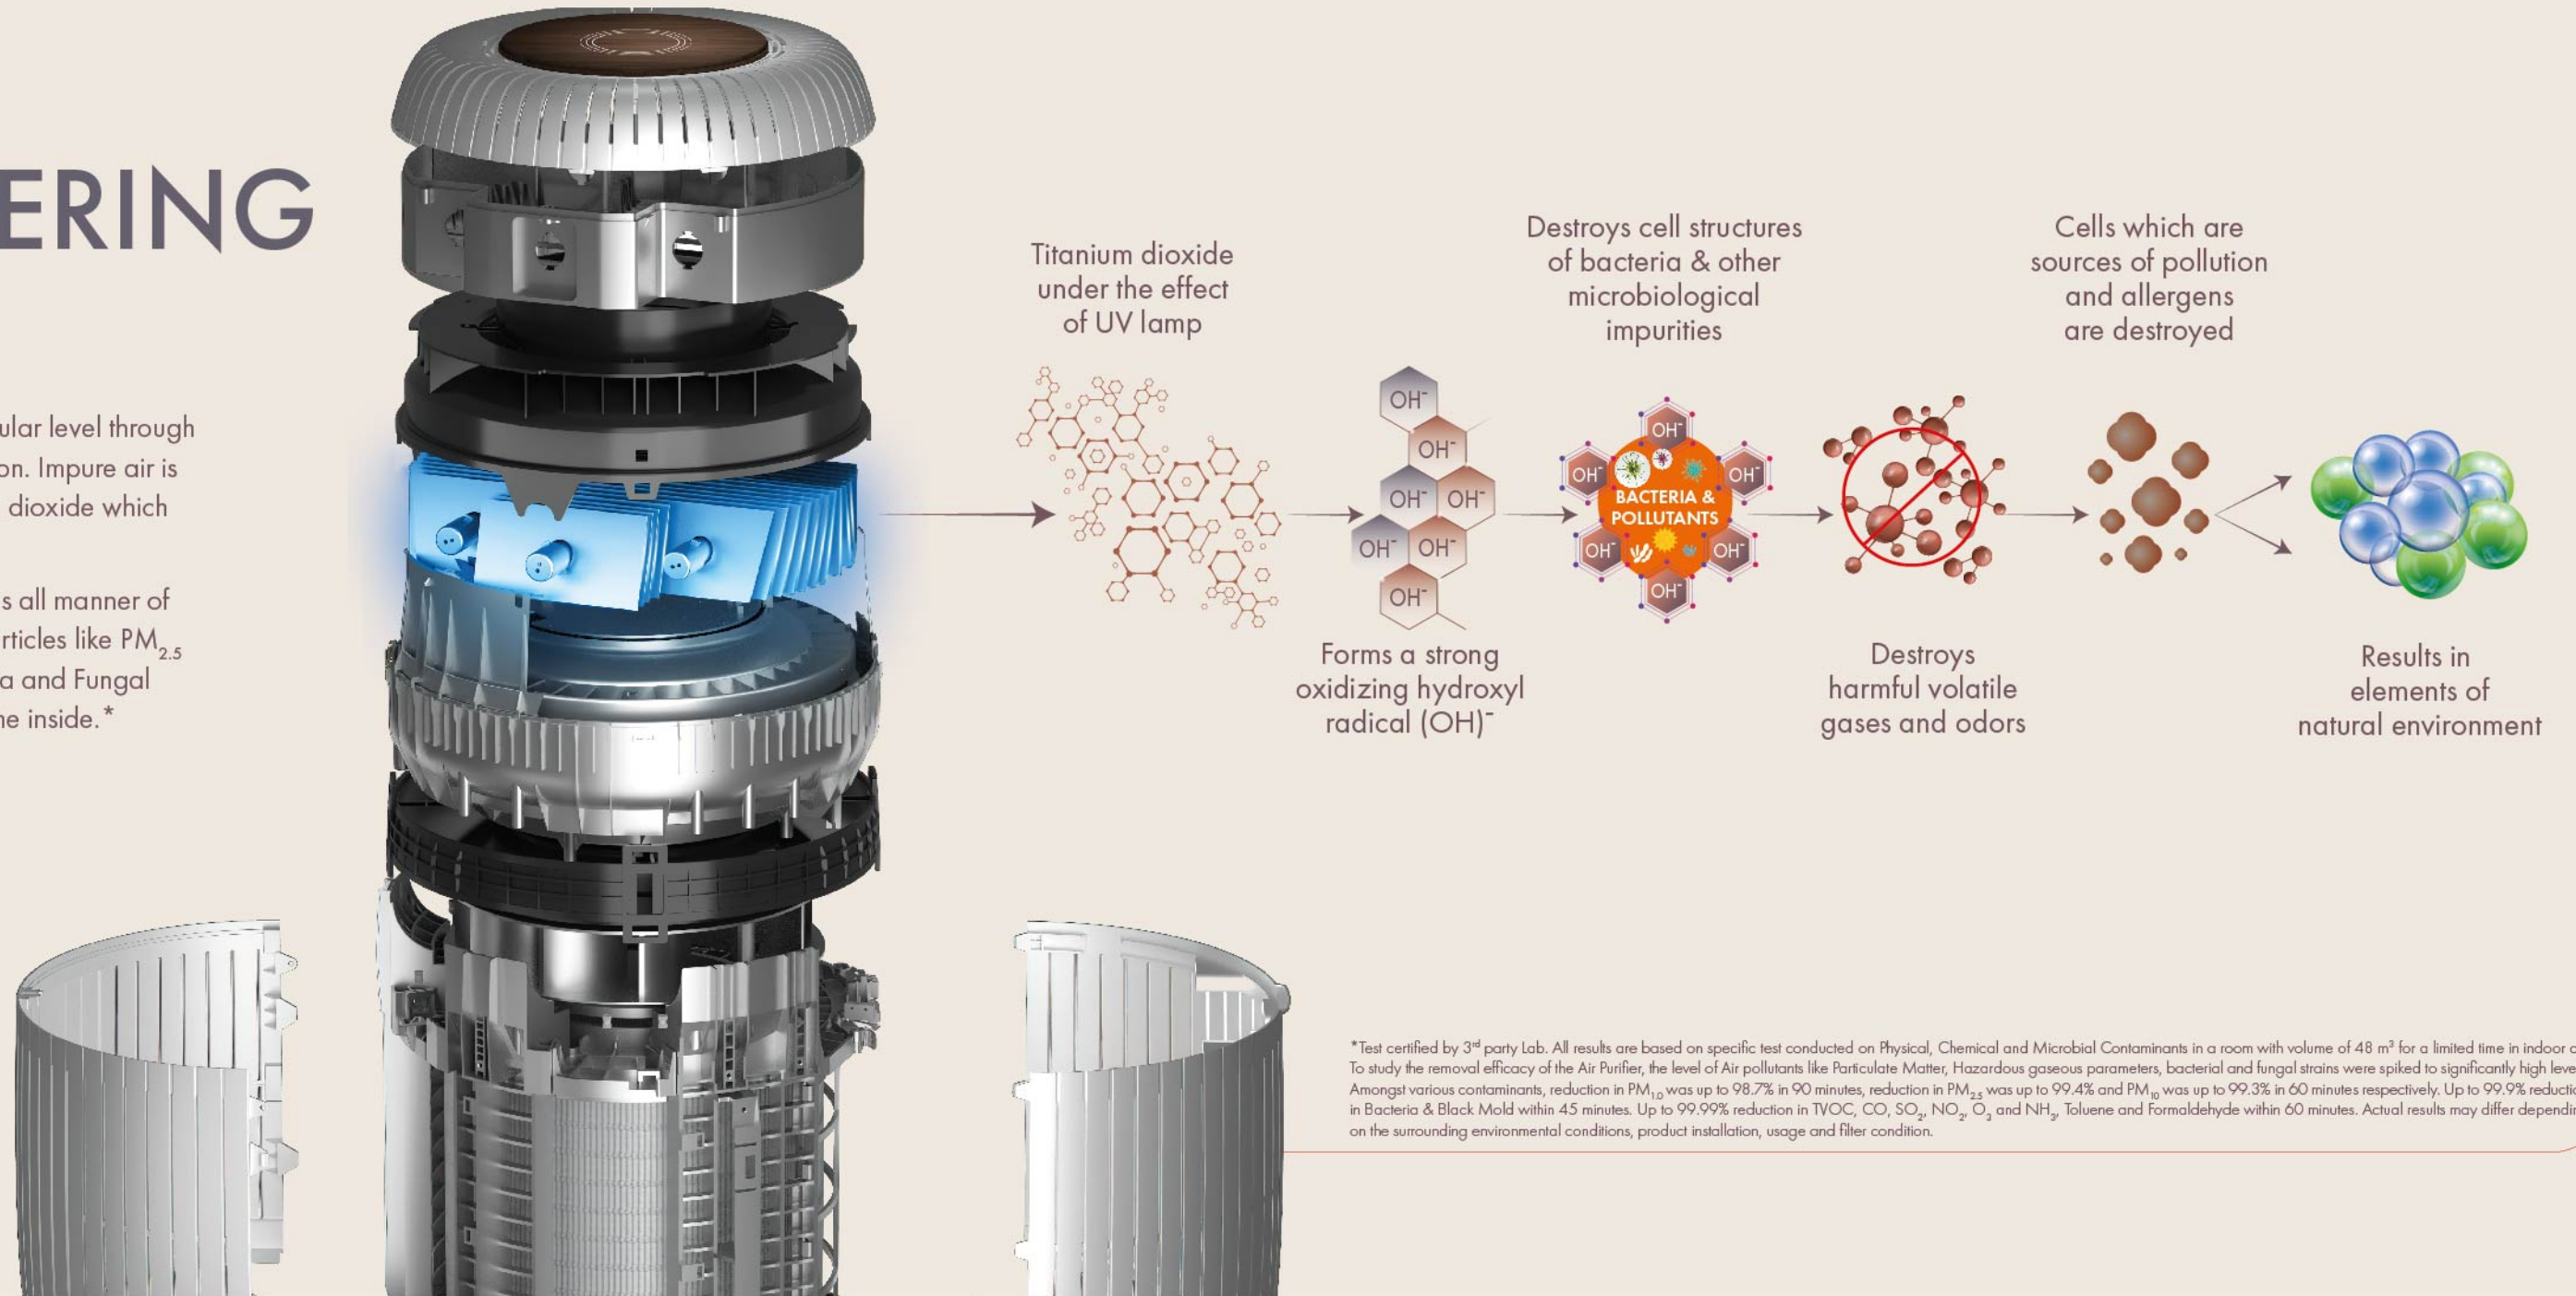

REVOLUTIONARY SPACETECH AIR PURIFICATION TECHNOLOGY

Powering Meditate at its core is the revolutionary SpaceTech Air Purification Technology, which is inspired from the technology used in the International Space Station to purify air.

AN ENGINEERING MARVEL

Inside Meditate, the air is deeply cleansed at a molecular level through a revolutionary process called photo-catalytic oxidation. Impure air is passed along a channel of plates coated with titanium dioxide which are exposed to UV-C and UV-A light.

Photo-catalytic oxidation process effectively obliterates all manner of microscopic impurities in the air including finer dust particles like $PM_{2.5}$ & PM_{10} , VOCs, Microbiological impurities like Bacteria and Fungal Spores, making the air you breathe totally pure from the inside.*