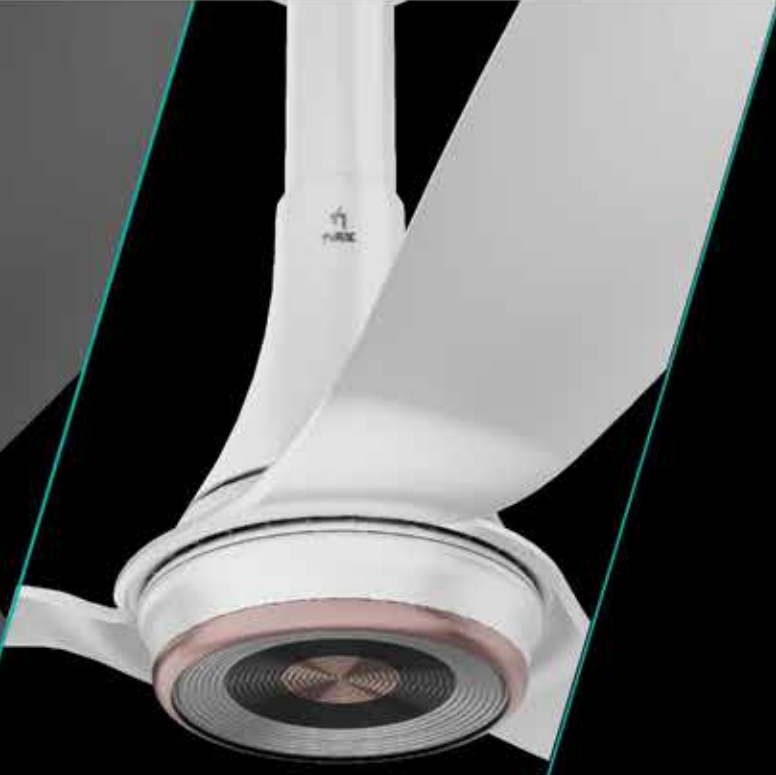

**CLASSIC
WHITE**