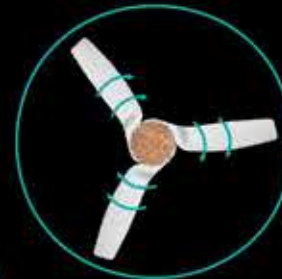

INNOVATIVE AIRFLUENCE™ ABS BLADE

Specially designed & Aerofoil ABS Plastic blades optimised to maximise air thrust.