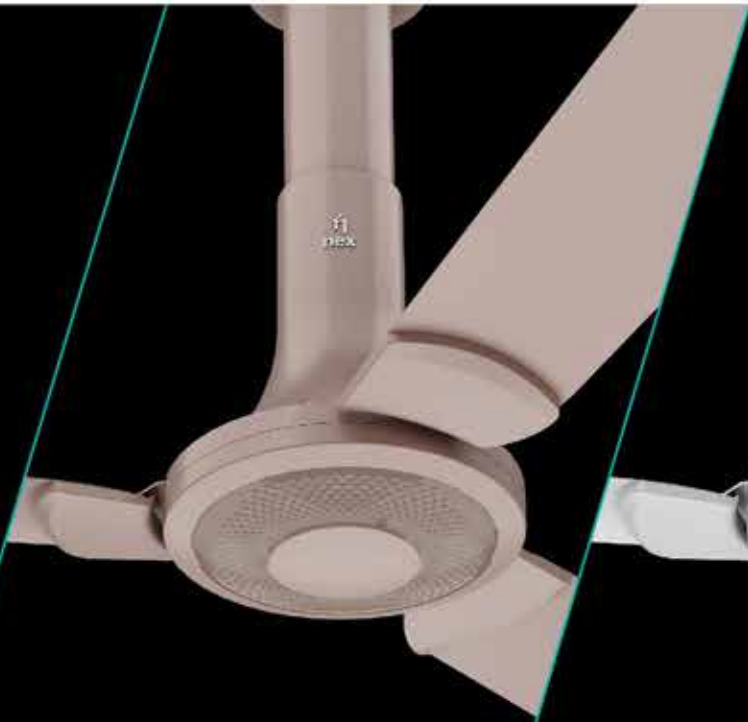

BLUSH

**SNOW
WHITE**

**GRANITE
GREY**