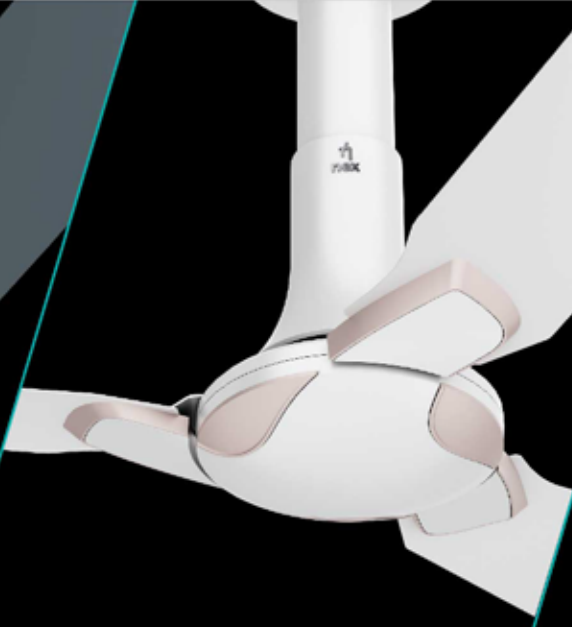

Power - 52 watt

Speed - 380 RPM

Sweep - 1200 MM

*Tested and verified by DSIR laboratory, with air thrust under the fan vs. conventional star-rated fan.

**STELLAR
BLUE**

**PRISTINE
WHITE**

**STARDUST
BROWN**