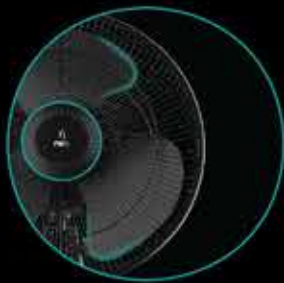

LOW NOISE

Engineered for low noise[^].