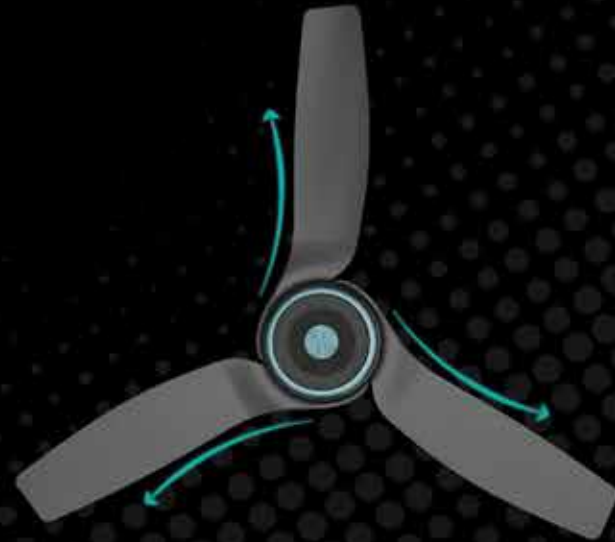

AIR SCULPTED
Apperance of being moulded by moving air

STATIC MOTION
Designed to appear in motion even when static

COMPELLING STANCE
Derived through a clean silhouette

INTRODUCING CEILING FANS

Our range of ceiling fans, the **Dryft** and **Glyde** series, powered by **Aeirology™** that give **20% higher air thrust***, are the epitome of comfort, look stunning and give higher power savings.