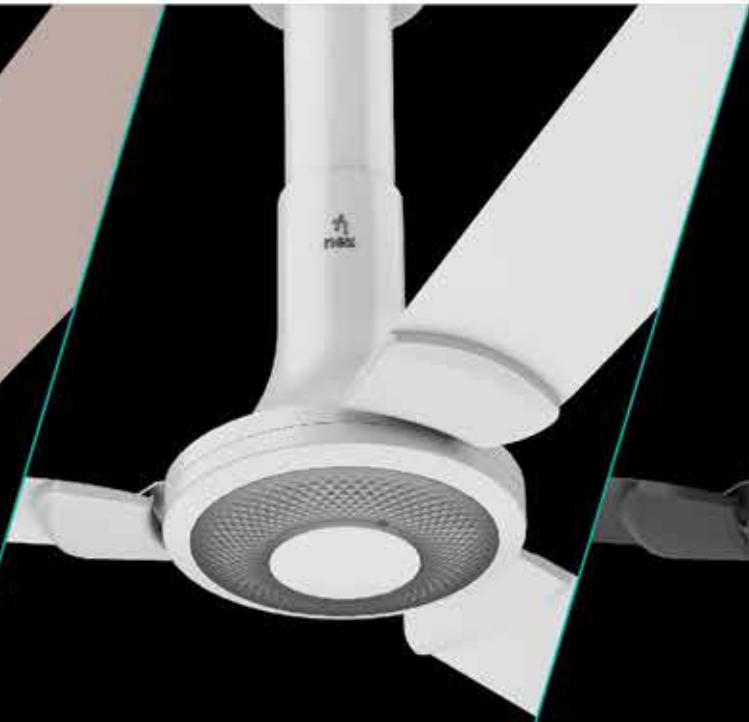

Power - 52 watt

Speed - 380 RPM

Sweep - 1200 MM

*Tested and verified by DSIR laboratory, with air thrust under the fan vs. conventional star-rated fan.

BLUSH

**SNOW
WHITE**

**GRANITE
GREY**

NEX GLYDE A30