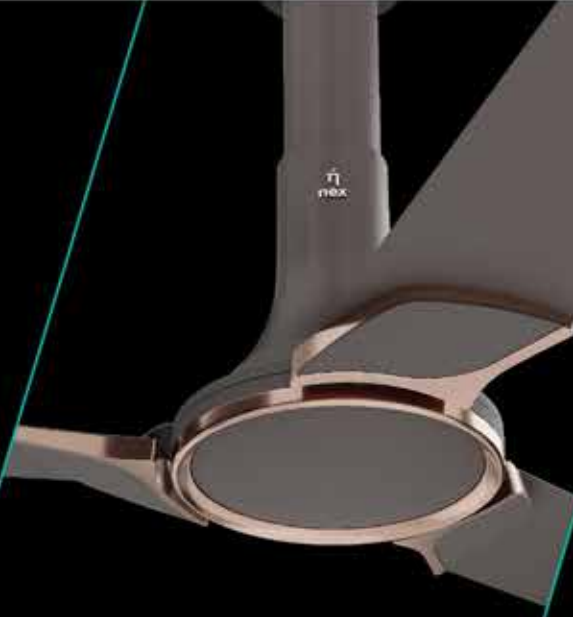

**CHESTNUT
BROWN**