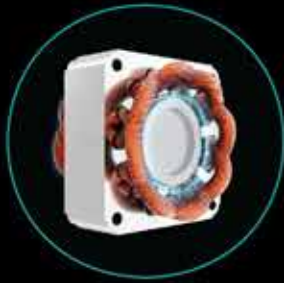

FEATURES

PEAKTORQ™ MOTOR

Custom-tuned 100% copper motor for exceptional performance.