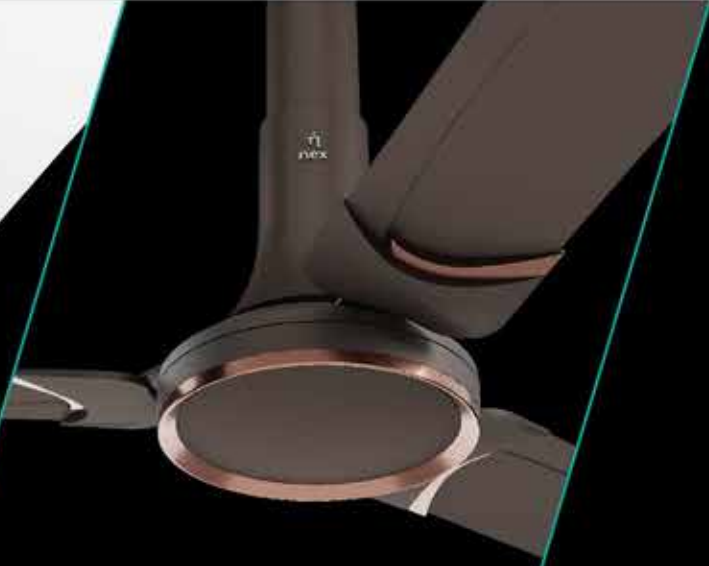

Power - 52 watt

Speed - 380 RPM

Sweep - 1200 MM

*Tested and verified by DSIR laboratory, with air thrust under the fan vs. conventional star-rated fan.

**STELLAR
BLUE**

**PRISTINE
WHITE**

**STARDUST
BROWN**