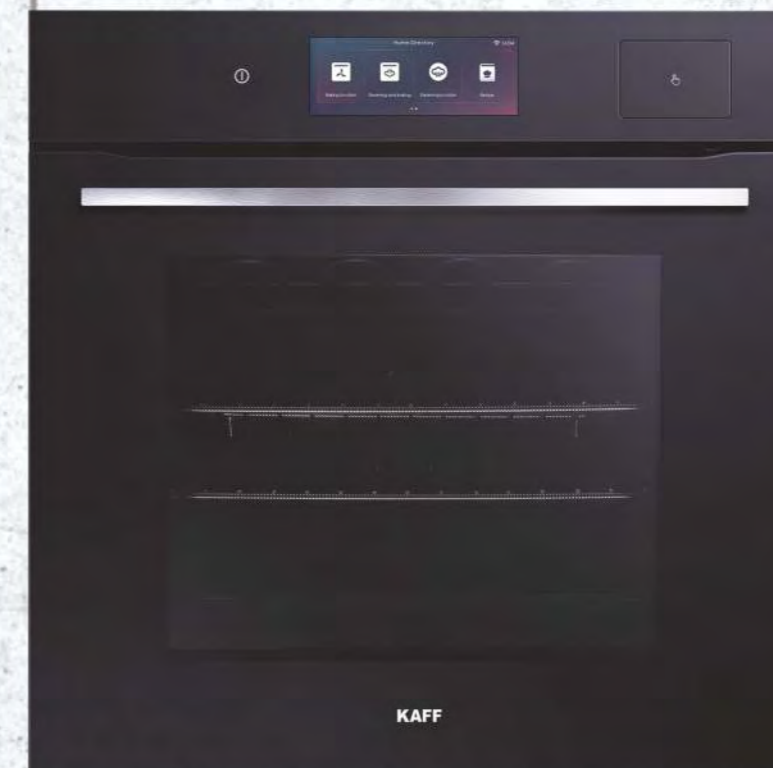

KOV MLJ-E6

A timeless appeal with artful cooking

KOV MLJ-E6

OV 70 AMSS

EXTRA STRONG STEAM

30S

**Fast & Strong
Steam**

- New Instant-Heat Technology
- Generate plentiful of steam within short time
- Perfect steam cook for fresher taste

Series
Mazzini
MZ OV6 TN (Built-in Oven)

Series
Mazzini
MZ ST6 TN (Combi Steam Oven)

Chilled elegance in every pour

Series
Mazzini
MZ WN6 TN (Built in wine cooler)

Blending tradition & innovation with
Retro Built in Ovens