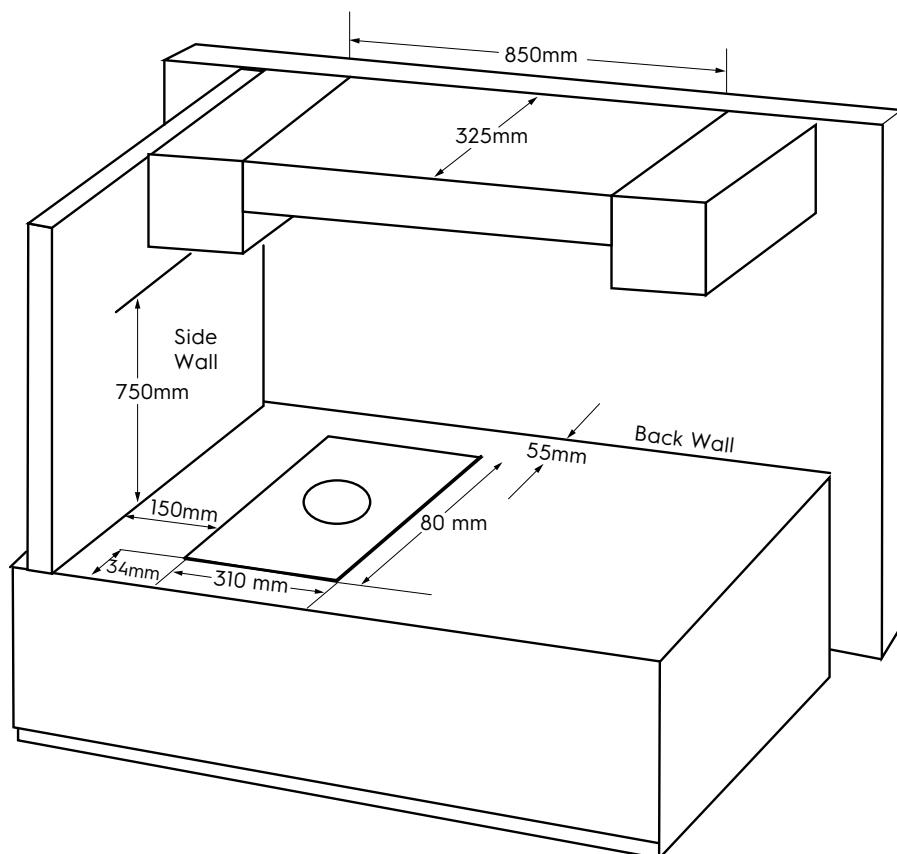

# Dimension Guide

## Gas Cooktop

**Model:**  
EHG3141BC

### Dimensions

	width	height	depth
Product (mm)	310	80	520

### Dimensions

	width	depth	R
Cut-Out (mm)	265	490	50

**Please note!** Dimensions to be used as a guide only. All customers MUST refer to the user manual supplied with the product for detailed installation instructions.