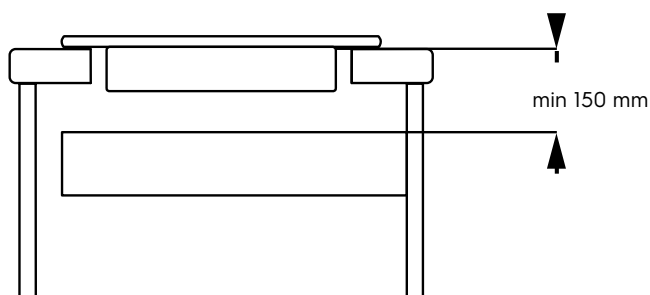

# Dimension Guide

### Dimensions

	width	height	depth
Product (mm)	310	80	520

### Dimensions

	width	depth	R
Cut-Out (mm)	265	490	50

**Please note!** Dimensions to be used as a guide only. All customers MUST refer to the user manual supplied with the product for detailed installation instructions.