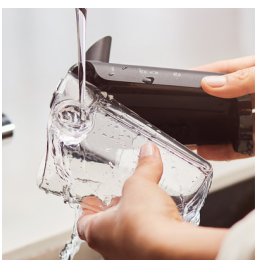

2 parts, no tubes milk system

Our 2 parts milk system has no tubes or hidden parts and can be cleaned in as little as 15 seconds under tap* or in the dishwasher.