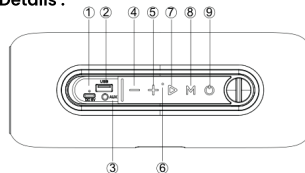

Product Details :

- ① Type-C Charging Jack
- ② USB Port
- ③ AUX Port
- ④ Backward/Volume Down
- ⑤ Forward/Volume Up
- ⑥ Mic. Hole
- ⑦ Play/Pause
- ⑧ Mode Button
- ⑨ Power Button

Specifications :

- Bluetooth version : V5.0
- Sound output : 15W
- Battery Capacity : 3.7V, 2000mAh
- Play time : Upto 5 hours
- Frequency Response : 80HZ-16KHZ
- Bluetooth range : 10m
- Product size : 242(L)*92(W)*92(H)MM