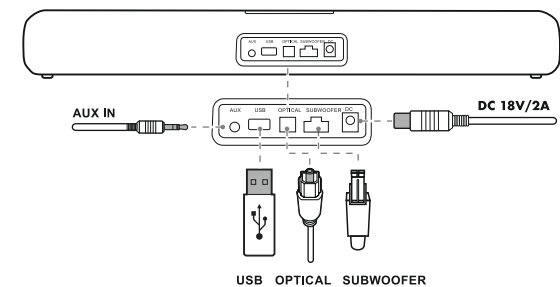

**1 Introduction**

Position the Soundbar

- A. Long press "+" or "-" for Increase/Decrease Volume
- B. Short press to choose the previous or next song

**2 Connection**

**3 Specification**

Bluetooth Version : 5.3  
Output : 30W\*2 + 40W = 100W  
Adaptor Power : DC 18V/2A  
Soundbar Size : 715\*86\*82mm

Subwoofer Size : 235 x 235 x 320mm  
Driver : 50\*90 mm\*2  
Bass Driver : 5.25"

**4 Hear audio from TV in one of the following ways**

**5 Powering ON the Soundbar**

**6 Correct audio source selection**

**7 Playing with AUX/USB**