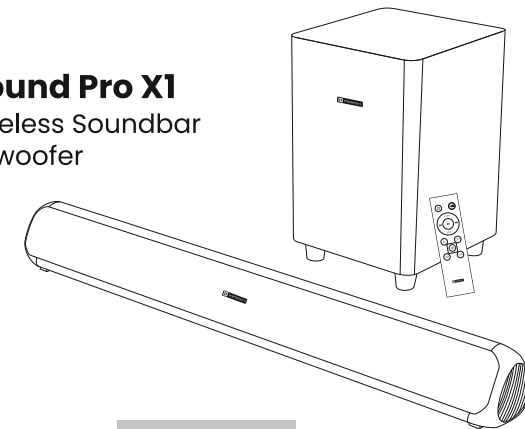

**Pure Sound Pro X1**  
100W Wireless Soundbar  
with Subwoofer

USER MANUAL

**Package Contents**

Before using your product, read all safety information carefully

**Customize Your Experience**

With three different sound modes, you can match your sound to your content and your mood!

**1 Introduction**

Position the Soundbar

- A. Long press "+" or "-" for Increase/Decrease Volume
- B. Short press to choose the previous or next song

**2 Connection**

**3 Specification**

Bluetooth Version : 5.3  
Output : 30W\*2 + 40W = 100W  
Adaptor Power : DC 18V/2A  
Soundbar Size : 715\*86\*82mm