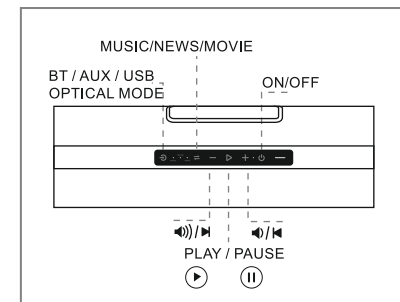

**Pure Sound Pro X1**  
100W Wireless Soundbar  
with Subwoofer

USER MANUAL

**Package Contents**

Before using your product, read all safety information carefully

**Customize Your Experience**

With three different sound modes, you can match your sound to your content and your mood!

**1 Introduction**

Position the Soundbar

- A. Long press "+" or "-" for Increase/Decrease Volume
- B. Short press to choose the previous or next song

**2 Connection**

**3 Specification**

Bluetooth Version : 5.3  
Output : 30W\*2 + 40W = 100W  
Adaptor Power : DC 18V/2A  
Soundbar Size : 715\*86\*82mm

Subwoofer Size : 235 x 235 x 320mm  
Driver : 50\*90 mm\*2  
Bass Driver : 5.25"

**4 Hear audio from TV in one of the following ways**

**5 Powering ON the Soundbar**

**6 Correct audio source selection**

**7 Playing with AUX/USB**