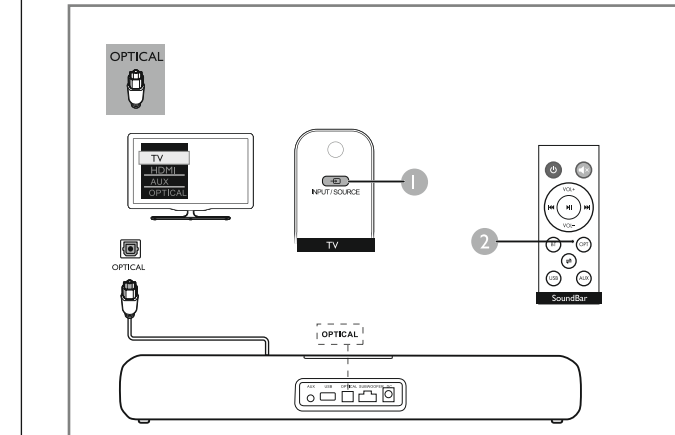

**1 Introduction**

Position the Soundbar

- A. Long press "+" or "-" for Increase/Decrease Volume
- B. Short press to choose the previous or next song

**2 Connection**

**3 Specification**

Bluetooth Version : 5.3  
Output : 30W\*2 + 40W = 100W  
Adaptor Power : DC 18V/2A  
Soundbar Size : 715\*86\*82mm

Subwoofer Size : 235 x 235 x 320mm  
Driver : 50\*90 mm\*2  
Bass Driver : 5.25"

**4 Hear audio from TV in one of the following ways**

**5 Powering ON the Soundbar**

**6 Correct audio source selection**

**7 Playing with AUX/USB**