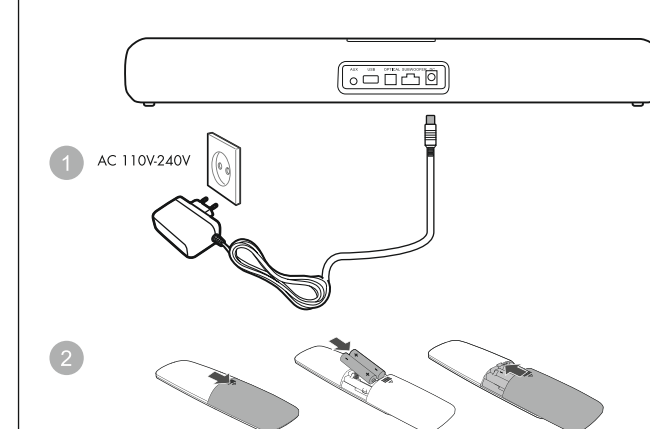

**1 Introduction**

Position the Soundbar

- A. Long press "+" or "-" for Increase/Decrease Volume
- B. Short press to choose the previous or next song

**2 Connection**

**3 Specification**

Bluetooth Version : 5.3  
Output : 30W\*2 + 40W = 100W  
Adaptor Power : DC 18V/2A  
Soundbar Size : 715\*86\*82mm

Subwoofer Size : 235 x 235 x 320mm  
Driver : 50\*90 mm\*2  
Bass Driver : 5.25"

**4 Hear audio from TV in one of the following ways**

**5 Powering ON the Soundbar**

**6 Correct audio source selection**

**7 Playing with AUX/USB**