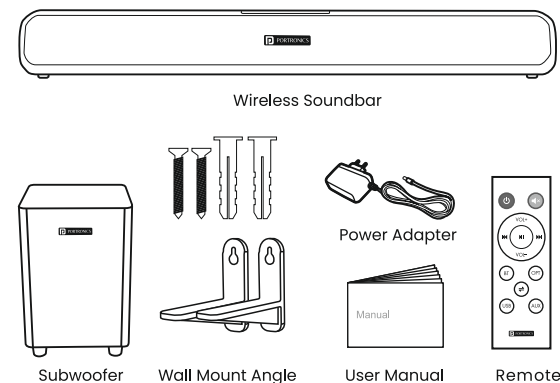

**Pure Sound Pro X1**  
100W Wireless Soundbar  
with Subwoofer

USER MANUAL

**Package Contents**

Before using your product, read all safety information carefully

**Customize Your Experience**

With three different sound modes, you can match your sound to your content and your mood!

**1 Introduction**

Position the Soundbar

- A. Long press "+" or "-" for Increase/Decrease Volume
- B. Short press to choose the previous or next song

**2 Connection**

**3 Specification**

Bluetooth Version : 5.3  
Output : 30W\*2 + 40W = 100W  
Adaptor Power : DC 18V/2A  
Soundbar Size : 715\*86\*82mm

Subwoofer Size : 235 x 235 x 320mm  
Driver : 50\*90 mm\*2  
Bass Driver : 5.25"

**4 Hear audio from TV in one of the following ways**

**5 Powering ON the Soundbar**

**6 Correct audio source selection**

**7 Playing with AUX/USB**