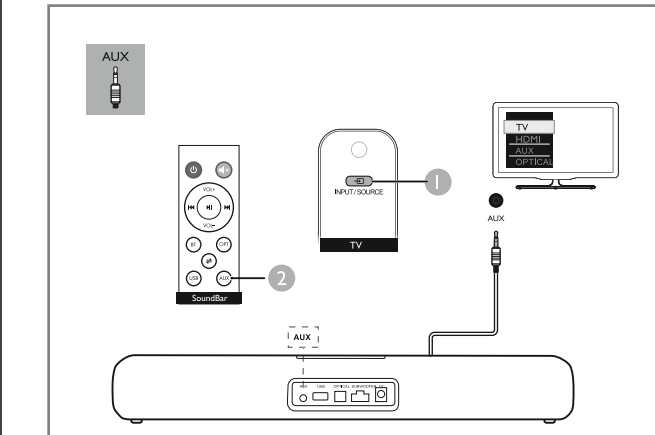

**1 Introduction**

Position the Soundbar

- A. Long press "+" or "-" for Increase/Decrease Volume
- B. Short press to choose the previous or next song

**2 Connection**

**3 Specification**

Bluetooth Version : 5.3  
Output : 30W\*2 + 40W = 100W  
Adaptor Power : DC 18V/2A  
Soundbar Size : 715\*86\*82mm

Subwoofer Size : 235 x 235 x 320mm  
Driver : 50\*90 mm\*2  
Bass Driver : 5.25"

**4 Hear audio from TV in one of the following ways**

**5 Powering ON the Soundbar**

**6 Correct audio source selection**

**7 Playing with AUX/USB**