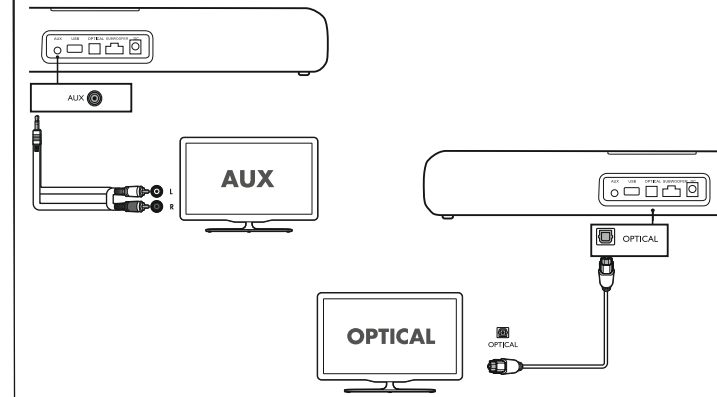

**1 Introduction**

Position the Soundbar

- A. Long press "+" or "-" for Increase/Decrease Volume
- B. Short press to choose the previous or next song

**2 Connection**

**3 Specification**

Bluetooth Version : 5.3  
Output : 30W\*2 + 40W = 100W  
Adaptor Power : DC 18V/2A  
Soundbar Size : 715\*86\*82mm

Subwoofer Size : 235 x 235 x 320mm  
Driver : 50\*90 mm\*2  
Bass Driver : 5.25"

**4 Hear audio from TV in one of the following ways**

**5 Powering ON the Soundbar**

**6 Correct audio source selection**

**7 Playing with AUX/USB**