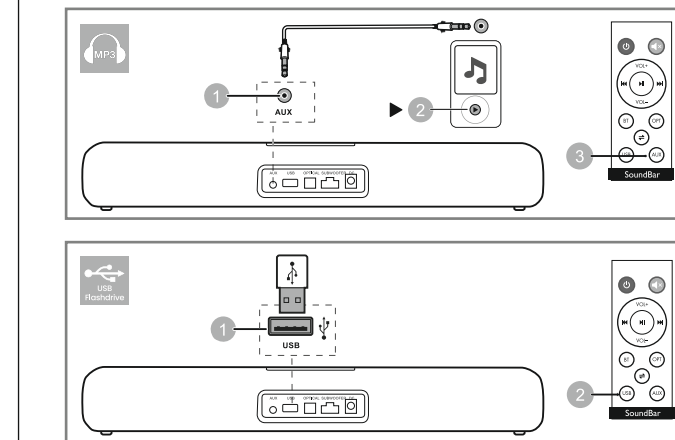

**1 Introduction**

Position the Soundbar

- A. Long press "+" or "-" for Increase/Decrease Volume
- B. Short press to choose the previous or next song

**2 Connection**

**3 Specification**

Bluetooth Version : 5.3  
Output : 30W\*2 + 40W = 100W  
Adaptor Power : DC 18V/2A  
Soundbar Size : 715\*86\*82mm

Subwoofer Size : 235 x 235 x 320mm  
Driver : 50\*90 mm\*2  
Bass Driver : 5.25"

**4 Hear audio from TV in one of the following ways**

**5 Powering ON the Soundbar**

**6 Correct audio source selection**

**7 Playing with AUX/USB**