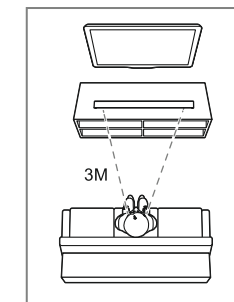

**1 Introduction**

Position the Soundbar

- A. Long press "+" or "-" for Increase/Decrease Volume
- B. Short press to choose the previous or next song

**2 Connection**

**3 Specification**

Bluetooth Version : 5.3  
Output : 30W\*2 + 40W = 100W  
Adaptor Power : DC 18V/2A  
Soundbar Size : 715\*86\*82mm

Subwoofer Size : 235 x 235 x 320mm  
Driver : 50\*90 mm\*2  
Bass Driver : 5.25"

**4 Hear audio from TV in one of the following ways**

**5 Powering ON the Soundbar**

**6 Correct audio source selection**

**7 Playing with AUX/USB**