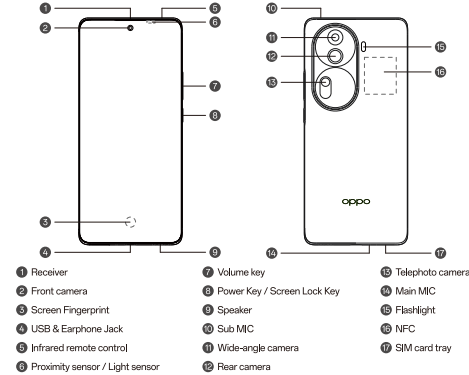

Quick Guide

Greetings from OPPO Mobile

This guide will show you how to use the phone and its important functions. You may also visit OPPO official website to get more information about the phone.