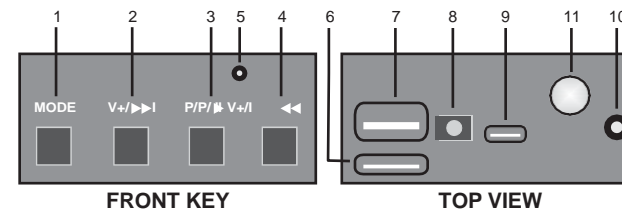

Panel Function Rockstar

1. **Mode.** Change the function to FM, Bluetooth, Line in and USB
2. **Next >> Short press in (USB & BT)** will be select next song. In (FM) preset program will change in next .Long press Volume will be increase in all mode.
3. **Play/Pause: Short press :(FM, USB & Bluetooth):** You can play & pause the songs. Long Press: its work only in FM, if you long press in FM, it will Auto tune the FM channel and memorized also sequentially
4. **Previous << Short press in (USB & BT)** will be select previous song. In (FM) preset program will change in previous .Long press Volume will be decrease in all mode.
5. **Charging/Function indicator.** During Charging this will indicate in Red, In Bluetooth Blue LED will blink, after paired with any device this will be steady, during auto tuning of **FM**, Blue LED will blink after stop tuning this will be steady, In USB when search the song Blue LED will blinking in fast speed, when the song normal play LED blinking speed will slow.
6. **Micro SD Card Socket.** (You can play Audio songs in MP3 Format)
7. **USB/ Pen Drive Port.** (You can play Audio songs in MP3 Format)
8. **ON / Off Switch.**
9. **5V Charging socket.** You can charge with any charger whose capacity is Minimum 1 Amp or More
10. **AUX Socket** (Any other source of external stereo audio signal can apply from TV, Mobile Laptop, and Computer by connecting the aux wire.)
11. **Mic Socket**