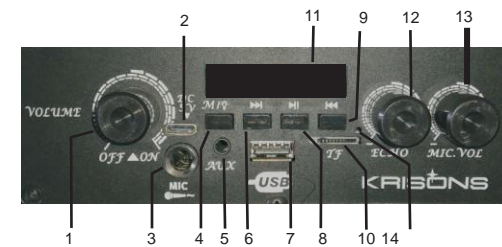

ULTIMA/MOON STAR

1. **On / Off Switch with Rotary Volume control**
2. **5V Charging socket.** You can charge with any charger whose capacity is Minimum 1 Amp or More
3. **Mic Socket** (This Option you can play any wired mic simultaneously with wireless mic)
4. **Mode.** Change the function to FM, Bluetooth, Line in/Aux & USB.
5. **AUX Socket** (Any other source of external stereo audio signal can apply from TV, Mobile Laptop, and Computer by connecting the aux wire.)
6. **Next ►► (USB):** Short press will be next song. Long press will be fast forward the song.
  (FM): Short press Next preset program will change **Long press** will be manual tune of FM station.
  (Bluetooth) : will be Next Song.
7. **USB/Pen Drive Port.** (You can play Audio songs in MP3 Format)
8. **Play/Pause: Short press : (FM, USB & Bluetooth):** You can play & pause the songs.
  Long Press: its work only in **FM**, if you long press in FM, it will Auto tune the FM channel and memorized also sequentially
9. **Previous ◄◄ (USB):** Short press will be previous song. **Long press** will be fast rewind the song.
  (FM): Short press previous preset program will change **Long press** will be manual tune of **FM** station.
  (Bluetooth): will be previous Song.
10. **Micro SD Card Socket.** (You can play Audio songs in MP3 Format)
11. **Display.**
12. **Echo level control** (you can adjust the level of echo effect during using mic)
13. **Mic Level** (you can adjust the level of mic according to your choice)
14. **Charging indicator.** (During charging this will indicate in Red)