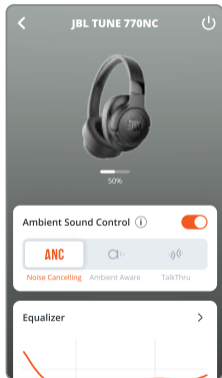

POWER ON & CONNECT

HOLD (2s)

OTHERS

ANDROID™ 6.0+

WINDOWS 10 V1803+

* TO ENTER PAIRING MODE AGAIN, POWER OFF AND HOLD  FOR 5 SECONDS.

CHOOSE "JBL TUNE770NC" TO CONNECT

Fast Pair

MICROSOFT SWIFT PAIR

MULTI-POINT CONNECTION

1

2

3

CONTROLS

- PRESS × 1
- HOLD (2s)

* ENABLE ADVANCE CONTROLS BY CONNECTING YOUR JBL TUNE770NC TO JBL HEADPHONES APP

WIRED LISTENING MODE

VOICEWARE

DO MORE WITH THE APP

*

*ONLY AVAILABLE ON ANDROID™

CHARGING

CHARGE  →  2HR

5MIN  = 3HR 