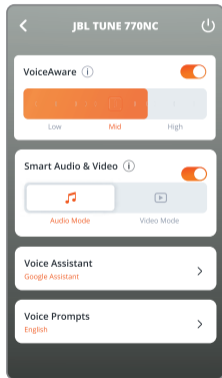

WIRED LISTENING MODE

VOICEWARE

DO MORE WITH THE APP

*

*ONLY AVAILABLE ON ANDROID™

CHARGING

CHARGE  →  2HR

5MIN  = 3HR 