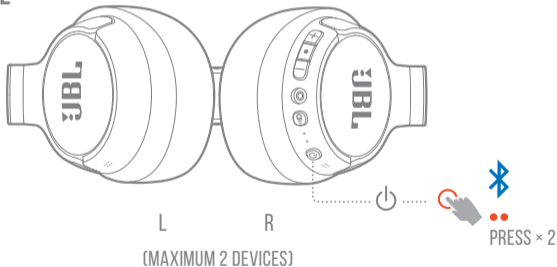

MICROSOFT SWIFT PAIR

MULTI-POINT CONNECTION

1

2

3

CONTROLS

- PRESS × 1
- HOLD (2s)

* ENABLE ADVANCE CONTROLS BY CONNECTING YOUR JBL TUNE770NC TO JBL HEADPHONES APP