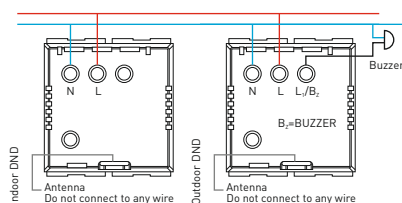

Do Not Disturb / Make My Room

- Rated Voltage - 110-240V~ 50Hz

Wire colour codes: ■ Red (Live) ■ Blue (Neutral) ■ Black (Load)