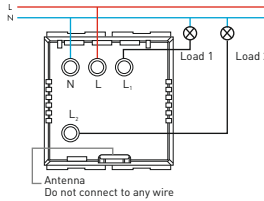

1 Switch - 6A

- Rated Voltage - 110-240V~ • Rated Load
- a) Resistive 6A.
- b) Incandescent Lamp - 1000W.
- c) Halogen with Transformer - 700W.
- d) Halogen without Transformer - 1000W.
- e) Compact Fluorescent Lamp - 200W.
- f) Inductive Motor Load (power factor 0.6 lag) 4A.