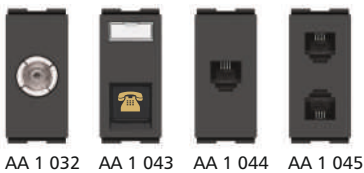

SLIMO
ULTRA SLIM SWITCHES

NEW

Slimo switches with Crystalline cover plate

CODE	HSN CODE	ITEM	MRP ₹		
			GLOSSY WHITE	ELE. GREY GRAPHITE MAGNESIA BLACK GOLD	STD./MST. PKG.
10AX SLIMO SWITCHES 240V~ 1 MODULE					
AA 1 381	8536	1 Way Switch	86.00	95.00	20/600
AA 1 382	8536	1 Way Switch with Indicator (LED)	157.00	173.00	20/600
AA 1 383	8536	2 Way Switch	157.00	173.00	20/600
AA 1 384	8536	Bell Push Switch	167.00	184.00	20/600
AA 1 385	8536	Bell Push Switch with Indicator (LED)	186.00	205.00	20/600
		NEW			
10AX SLIMO SWITCHES 240V~ 2 MODULE					
AA 2 386	8536	1 Way Switch	160.00	177.00	10/300
AA 2 387	8536	1 Way Switch with Indicator (LED)	196.00	216.00	10/300
AA 2 388	8536	2 Way Switch	206.00	226.00	10/300
AA 2 389	8536	Bell Push Switch	215.00	237.00	10/300
AA 2 390	8536	Bell Push Switch with Indicator (LED)	235.00	258.00	10/300
AA 2 397	8536	1 Way 2 Switch	172.00	190.00	10/300
		NEW			
20AMP SLIMO SWITCHES 240V~ 1 MODULE					
AA 1 391	8536	1 Way Switch	210.00	230.00	20/600
AA 1 392	8536	1 Way Switch with Indicator (LED)	229.00	252.00	20/600
AA 1 393	8536	2 Way Switch	229.00	252.00	20/600
		NEW			
20AMP SLIMO SWITCHES 240V~ 2 MODULE					
AA 2 394	8536	1 Way Switch	234.00	257.00	10/300
AA 2 395	8536	1 Way Switch with Indicator (LED)	253.00	278.00	10/300
AA 2 396	8536	2 Way Switch	253.00	278.00	10/300
AA 2 398	8536	1 Way 2 Switch	410.00	450.00	10/300
		NEW			
32AMP SLIMO DOUBLE POLE SWITCH 240V~ 2 MODULE					
AA 2 399	8536	DP Switch with Indicator (LED)	387.00	426.00	10/300
		NEW			