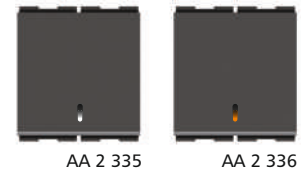

CODE	HSN CODE	ITEM	MRP ₹		
			GLOSSY WHITE	ELE. GREY GRAPHITE MAGNESIA BLACK GOLD	STD./ MST. PKG.
6AX ZENOVA SWITCHES 240V~ 1 MODULE					
AA 1 331	8536	1 Way Switch	106.00	119.00	20/600
AA 1 332	8536	1 Way Switch with Indicator (LED)	160.00	175.00	20/600
AA 1 333	8536	2 Way Switch	151.00	166.00	20/600
AA 1 334	8536	Bell Push Switch with Indicator (LED)	210.00	229.00	20/600
6AX ZENOVA SWITCHES 240V~ 2 MODULE					
AA 2 335	8536	1 Way Switch	183.00	203.00	10/300
AA 2 336	8536	1 Way Switch with Indicator (LED)	215.00	238.00	10/300
AA 2 337	8536	2 Way Switch	203.00	224.00	10/300
AA 2 338	8536	Bell Push Switch with Indicator (LED)	288.00	318.00	10/300
16AX ZENOVA SWITCHES 240V~ 1 MODULE					
AA 1 339	8536	1 Way Switch	177.00	194.00	20/600
AA 1 340	8536	1 Way Switch with Indicator (LED)	210.00	231.00	20/600
AA 1 341	8536	2 Way Switch	223.00	257.00	20/600
16AX ZENOVA SWITCHES 240V~ 2 MODULE					
AA 2 342	8536	1 Way Switch	246.00	271.00	10/300
AA 2 343	8536	1 Way Switch with Indicator (LED)	279.00	307.00	10/300
AA 2 344	8536	2 Way Switch	298.00	328.00	10/300
32AMP ZENOVA DOUBLE POLE SWITCH 240V~ 2 MODULE					
AA 2 346	8536	DP Switch with Indicator (LED)	583.00	642.00	10/300