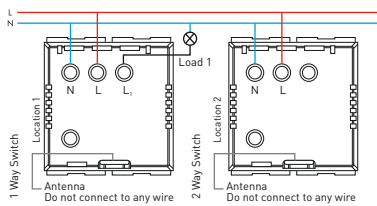

2 Way Switch - 6A

- Rated Voltage - 110-240V~
- Can control AA 2 520, AA 2 523, AA 2 524, AA 2 526, AA 2 540, AA 2 543, AA 2 544, AA 2 545 & AA 2 546