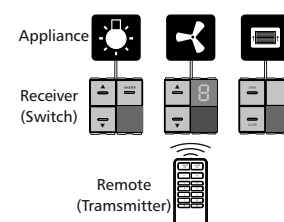

CODE	HSN CODE	ITEM	MRP ₹		
			GLOSSY WHITE	ELE. GREY GRAPHITE MAGNESIA BLACK GOLD	STD./ MST. PKG.
TOUCH INFRARED SWITCHES (with integral relay) 110-240V~					
AA 1 251	8536	Touch - Infrared 1 Switch 6A - 1M	870.00	955.00	5/100
AA 2 253	8536	Touch - Infrared 2 Switch - with Master, 6A each - 2M	1360.00	1495.00	5/100
AA 3 257	8536	Touch - Infrared 4 Switch - with Master, 6A each - 3M	2350.00	2585.00	5/100
AA 2 261	8536	Touch - Infrared 20Amp Switch - 2M can be also operated by remote controller - AA R 001	1090.00	1130.00	5/100
TOUCH INFRARED DIMMERS & SWITCH COMBINATIONS 110-240V~					
AA 1 252	8533	Touch - Infrared 1 Dimmer 450Watt - 1M	960.00	1055.00	5/100
AA 2 254	8533	Touch - Infrared 1 Dimmer with Master, 450Watt - 2M	980.00	1075.00	5/100
AA 3 259	8533	Touch - Infrared 2 Dimmer - 3M with Master, Dimmer 450Watt each	1660.00	1825.00	5/100
AA 3 258	8533	Touch - Infrared 1 Dimmer & 2 Switch with Master, Dimmer - 3M 450Watt, Switch 6A each	2050.00	2255.00	5/100
AA 2 255	8533	Touch - Infrared Dimmer - with 9 Steps Digital Display - 2M 450Watt can be also operated by remote controller - AA R 001	1190.00	1310.00	5/100
TOUCH INFRARED STEP FAN REGULATOR 110-240V~ 2 MODULE					
AA 2 263	8414	Touch - Infrared 4 Step Fan Regulator with Digital Display, 100Watt can be also operated by remote controller - AA R 001	1990.00	2190.00	5/100
TOUCH INFRARED DRAPE / BLIND CONTROLLER 110-240V~					
AA 2 256	8536	Touch - Infrared Drape / Blind Controller (1 Curtain), 6A - 2M	1580.00	1740.00	5/100
AA 3 260	8536	Touch - Infrared Drape / Blind Controller (2 Curtains), 6A each - 3M can be also operated by remote controller - AA R 001	2480.00	2730.00	5/100
TOUCH INFRARED REMOTE					
AA R 001	8536	Touch - Infrared Remote Control 2x10 channels, 2 nos. AAA 1.5V Battery (Battery not included) WIRE FREE CONVENIENCE The infrared remote controller allows the user to control the appliances like lights, fans, blinds/drapes through the nominated key. When the key on the remote is pressed, it transmits a signal to the receiver (switch panel) through an infrared beam which in-turn regulates application connected to it.	-	1200.00	1/300