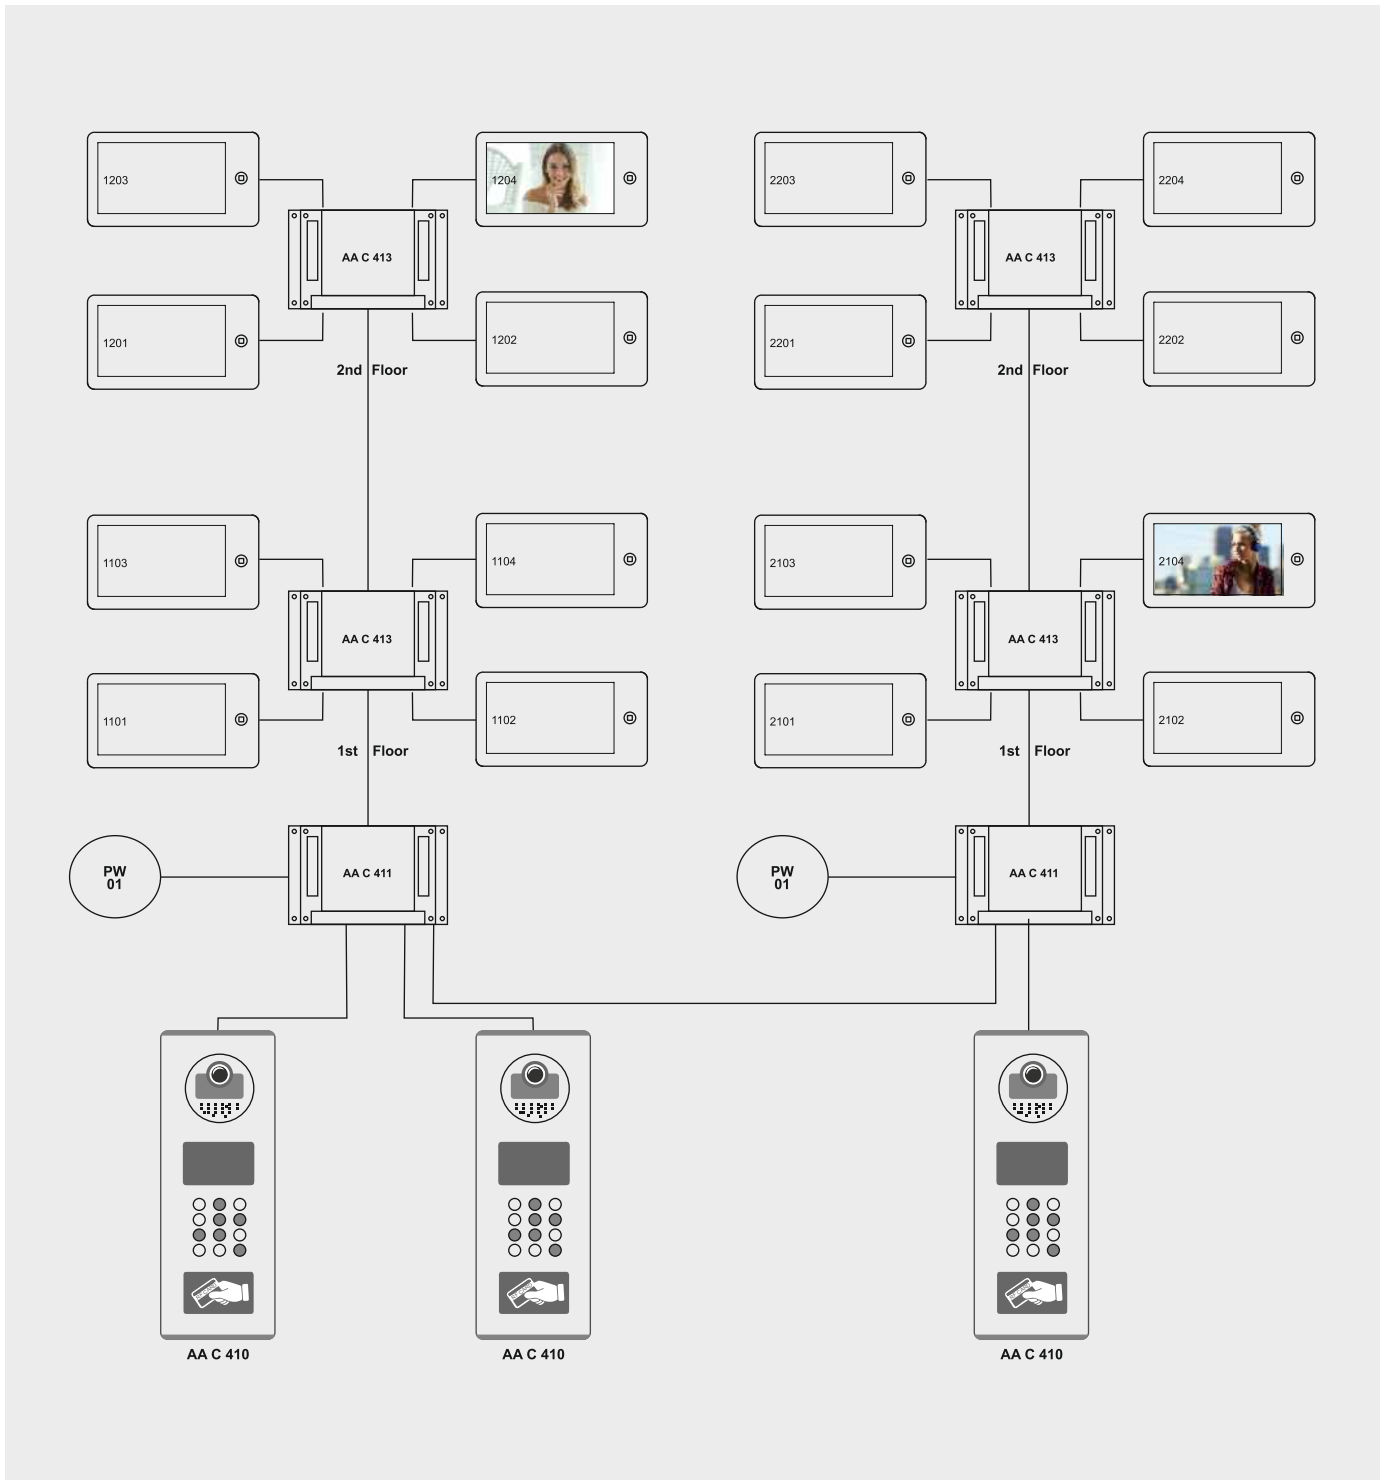

APARTMENT VDP WIRING LAYOUT

SECURITY ISN'T AN OPTION ANY MORE. IT IS A NEED. AND THERE ARE A LOT OF THINGS YOU CAN DO TO TAKE PRECAUTIONS FROM CRIME. THUS IT IS IMPORTANT TO TAKE AN EXTRA STEP TO ENSURE YOUR PROPERTY IS PROTECTED WITH FOOLPROOF SECURITY. THE GM APARTMENT VIDEO DOOR PHONE EXTENDS ITS EXPERTISE TO RESIDENTIAL BUILDINGS BY INTRODUCING THE MULTI-APARTMENT VIDEO DOOR PHONE. THE MODERN AND INNOVATIVE APARTMENT VDP ADVANCED SYSTEM IS MADE TO MEET THE SECURITY NEEDS OF THE HIGH-RISE BUILDINGS. THE APARTMENT VDP HAS DUAL SAFETY PROCEDURE THAT PROVIDES EXCEPTIONAL PROTECTION TO HOMEOWNERS. THE VISITOR HAS TO BYPASS THE BUILDING ENTRANCE FIRST BEFORE HE REACHES THE RESPECTIVE HOUSE. THERE IS ANOTHER ADVANTAGE OF INTER-FLATS COMMUNICATION WITHIN THE BUILDING.