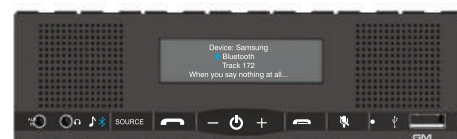

CODE	HSN CODE	ITEM	MRP ₹		
			GLOSSY WHITE	ELE. GREY GRAPHITE MAGNESIA BLACK GOLD	STD./ MST. PKG.
SOUND PLUS STEREPHONIC SPEAKER 2 MODULE					
AA 2 147	8518	Sound Plus Speaker 2 pcs., Output - 3Watt each	1399.00	1499.00	1/10
BLUETOOTH MUSIC + MOBILE COMMUNICATION SYSTEM 240V~ 50-60HZ 7 M					
AA 7 457	8518	Bluetooth Player with Inbuilt Stereophonic Speaker & Cell Phone Communication system Bluetooth stereo connectivity to any Bluetooth enabled device. Multi-functional device that plays music. Audio Output - in-built speaker 3W each, stereo line out. Aux mode. Bluetooth handsfree facility & USB charger with indicator (LED) (Amplifier not included)	5900.00	6500.00	5/100
BLUETOOTH MUSIC + MOBILE COMMUNICATION SYSTEM 240V~ 50-60HZ					
AA C 416	8518	SpeeCup Siri / S Voice Enabled Bluetooth Speaker Cell Phone Communication system Bluetooth stereo connectivity to any Bluetooth enabled device. Multi-functional device that plays music, gesture control, voice control, Audio Output - in-built speaker, USB charger with indicator (LED). (Available in 3 Colours White, Red & Black)	11500.00	-	1/8
G-CONNECT BLUETOOTH MUSIC SYSTEMS 240V~ 50-60Hz					
AA C 462	8518	G-Connect Bluetooth Music System with 2.5" Speakers & Remote, Two 2.5" Loudspeaker, IR Receiver/ Transmitter built-in to the loudspeaker Grill, Remote Control with display, 1.5 W + 1.5 W Stereo Output, built-in FM radio with 30 memory presets.	5900.00	-	1/10
AA C 463	8518	G-Connect Bluetooth Music System with 5" Speakers & Remote, Two 5" Loudspeaker, IR Receiver/ Transmitter built-in to the loudspeaker Grill, Remote Control with display, 1.5 W + 1.5 W Stereo Output, built-in FM radio with 30 memory presets.	7900.00	-	1/10

AA 7 457