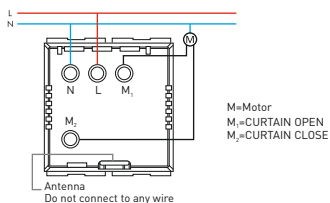

Draper Controller

- Rated Voltage - 110-240V~ 50Hz.
- Rated Current - 3A.
- Inductive Motor Load (power factor 0.6 lag) 3A
- Tested for 20,000 Switching Cycles at Rated Voltage and Rated Load
- Low Internal Power Loss Giving Rise to Minimum Temperature Rise