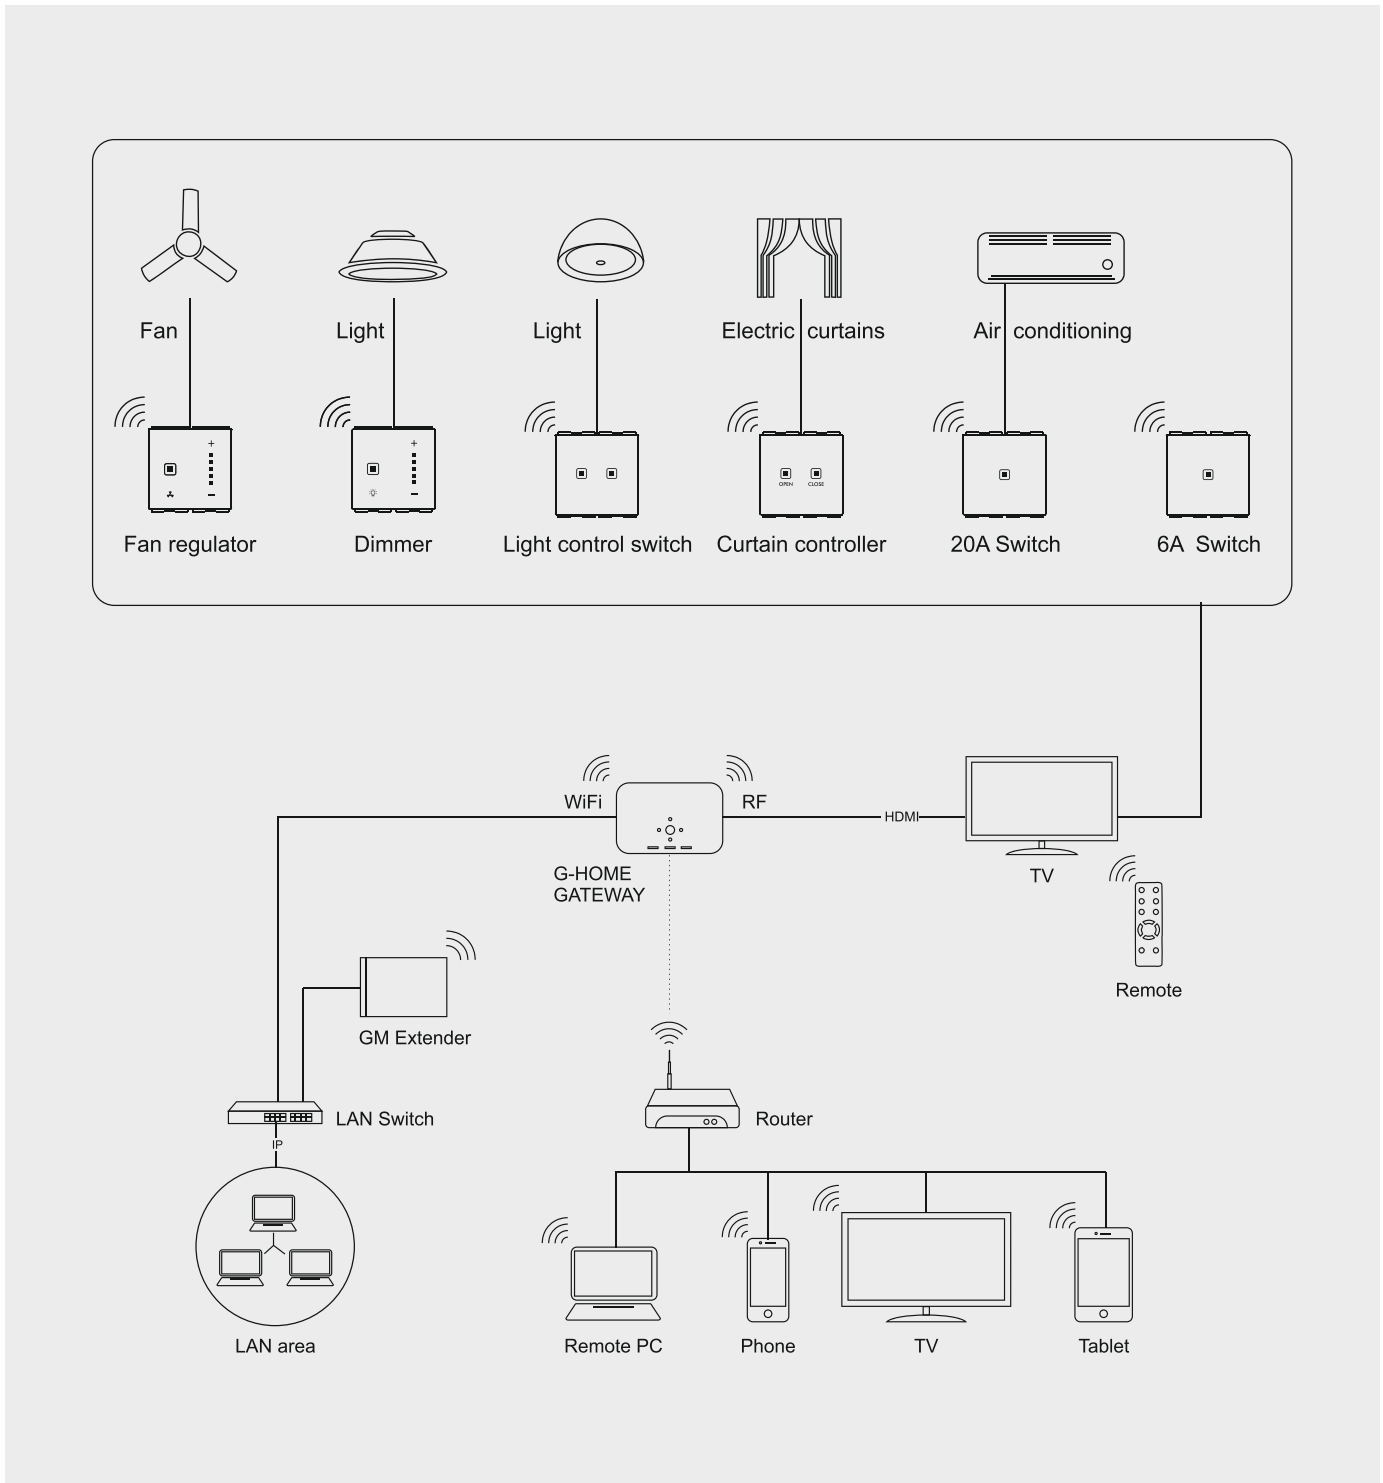

INTELLIGENT SYSTEM SOLUTIONS

GM I-FI AUTOMATION TECHNOLOGY EXTENDS SMART HOME SOLUTIONS FOR AN INTELLIGENT LIFESTYLE. WITH A ROUTER AND WIRELESS CONNECTION YOU CAN CONTROL YOUR HOME ELECTRICAL DEVICES LIKE TELEVISION, AIR CONDITIONING, LIGHTS, KITCHEN APPLIANCES, CURTAINS, SECURITY-SENSING DEVICES, SECURITY ALARM SYSTEMS ETC.

WHEN YOU ARE AWAY FROM HOME/ OFFICE, ALL YOU NEED IS A CELL PHONE OR A COMPUTER AND ANY INTERNET MEDIUM THAT COMMUNICATES TO YOUR HOME NETWORK THAT FURTHERS CONTROLS THE DEVICES. YOU CAN CONTROL THE REAL-TIME SITUATION AT HOME, EXPERIENCING THE WONDERS OF TECHNOLOGY AT ITS BEST.

- Security Alarm
- Smart Home
- Remote Intelligence
- Entertainment
- WiFi
- Touch
- Scene
- World
- Timer
- Retrofitting