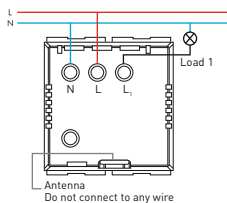

Light Dimmer

- Rated Voltage - 110-240V~
- Rated Load - 450W.
- Tested for 20,000 Switching Cycles at Rated Voltage and Rated Load