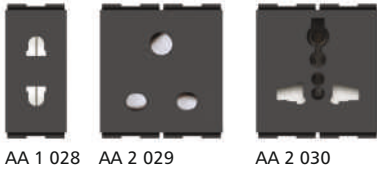

SLIMO
ULTRA SLIM SWITCHES

NEW

Slimo switches with Crystalline cover plate

CODE	HSN CODE	ITEM	MRP ₹		
			GLOSSY WHITE	ELE. GREY GRAPHITE MAGNESIA BLACK GOLD	STD./MST. PKG.
10AX SLIMO SWITCHES 240V~ 1 MODULE					
AA 1 381	8536	1 Way Switch	86.00	95.00	20/600
AA 1 382	8536	1 Way Switch with Indicator (LED)	157.00	173.00	20/600
AA 1 383	8536	2 Way Switch	157.00	173.00	20/600
AA 1 384	8536	Bell Push Switch	167.00	184.00	20/600
AA 1 385	8536	Bell Push Switch with Indicator (LED)	186.00	205.00	20/600
		NEW			
10AX SLIMO SWITCHES 240V~ 2 MODULE					
AA 2 386	8536	1 Way Switch	160.00	177.00	10/300
AA 2 387	8536	1 Way Switch with Indicator (LED)	196.00	216.00	10/300
AA 2 388	8536	2 Way Switch	206.00	226.00	10/300
AA 2 389	8536	Bell Push Switch	215.00	237.00	10/300
AA 2 390	8536	Bell Push Switch with Indicator (LED)	235.00	258.00	10/300
AA 2 397	8536	1 Way 2 Switch	172.00	190.00	10/300
		NEW			
20AMP SLIMO SWITCHES 240V~ 1 MODULE					
AA 1 391	8536	1 Way Switch	210.00	230.00	20/600
AA 1 392	8536	1 Way Switch with Indicator (LED)	229.00	252.00	20/600
AA 1 393	8536	2 Way Switch	229.00	252.00	20/600
		NEW			
20AMP SLIMO SWITCHES 240V~ 2 MODULE					
AA 2 394	8536	1 Way Switch	234.00	257.00	10/300
AA 2 395	8536	1 Way Switch with Indicator (LED)	253.00	278.00	10/300
AA 2 396	8536	2 Way Switch	253.00	278.00	10/300
AA 2 398	8536	1 Way 2 Switch	410.00	450.00	10/300
		NEW			
32AMP SLIMO DOUBLE POLE SWITCH 240V~ 2 MODULE					
AA 2 399	8536	DP Switch with Indicator (LED)	387.00	426.00	10/300
		NEW			