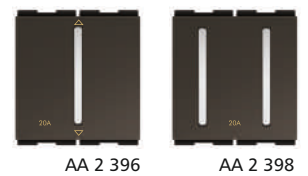

SLIMO
ULTRA SLIM SWITCHES

NEW

Slimo switches with Crystalline cover plate

CODE	HSN CODE	ITEM	MRP ₹		
			GLOSSY WHITE	ELE. GREY GRAPHITE MAGNESIA BLACK GOLD	STD./MST. PKG.
10AX SLIMO SWITCHES 240V~ 1 MODULE					
AA 1 381	8536	1 Way Switch	86.00	95.00	20/600
AA 1 382	8536	1 Way Switch with Indicator (LED)	157.00	173.00	20/600
AA 1 383	8536	2 Way Switch	157.00	173.00	20/600
AA 1 384	8536	Bell Push Switch	167.00	184.00	20/600
AA 1 385	8536	Bell Push Switch with Indicator (LED)	186.00	205.00	20/600
		NEW			
10AX SLIMO SWITCHES 240V~ 2 MODULE					
AA 2 386	8536	1 Way Switch	160.00	177.00	10/300
AA 2 387	8536	1 Way Switch with Indicator (LED)	196.00	216.00	10/300
AA 2 388	8536	2 Way Switch	206.00	226.00	10/300
AA 2 389	8536	Bell Push Switch	215.00	237.00	10/300
AA 2 390	8536	Bell Push Switch with Indicator (LED)	235.00	258.00	10/300
AA 2 397	8536	1 Way 2 Switch	172.00	190.00	10/300
		NEW			
20AMP SLIMO SWITCHES 240V~ 1 MODULE					
AA 1 391	8536	1 Way Switch	210.00	230.00	20/600
AA 1 392	8536	1 Way Switch with Indicator (LED)	229.00	252.00	20/600
AA 1 393	8536	2 Way Switch	229.00	252.00	20/600
		NEW			
20AMP SLIMO SWITCHES 240V~ 2 MODULE					
AA 2 394	8536	1 Way Switch	234.00	257.00	10/300
AA 2 395	8536	1 Way Switch with Indicator (LED)	253.00	278.00	10/300
AA 2 396	8536	2 Way Switch	253.00	278.00	10/300
AA 2 398	8536	1 Way 2 Switch	410.00	450.00	10/300
		NEW			
32AMP SLIMO DOUBLE POLE SWITCH 240V~ 2 MODULE					
AA 2 399	8536	DP Switch with Indicator (LED)	387.00	426.00	10/300
		NEW			