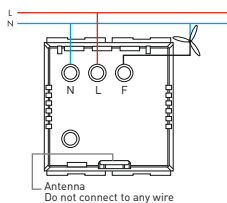

5 Step Fan Regulator

- Rated Voltage - 110-240V~
- Rated Load - 100W.
- Tested for 20,000 Switching Cycles at Rated Voltage and Rated Load