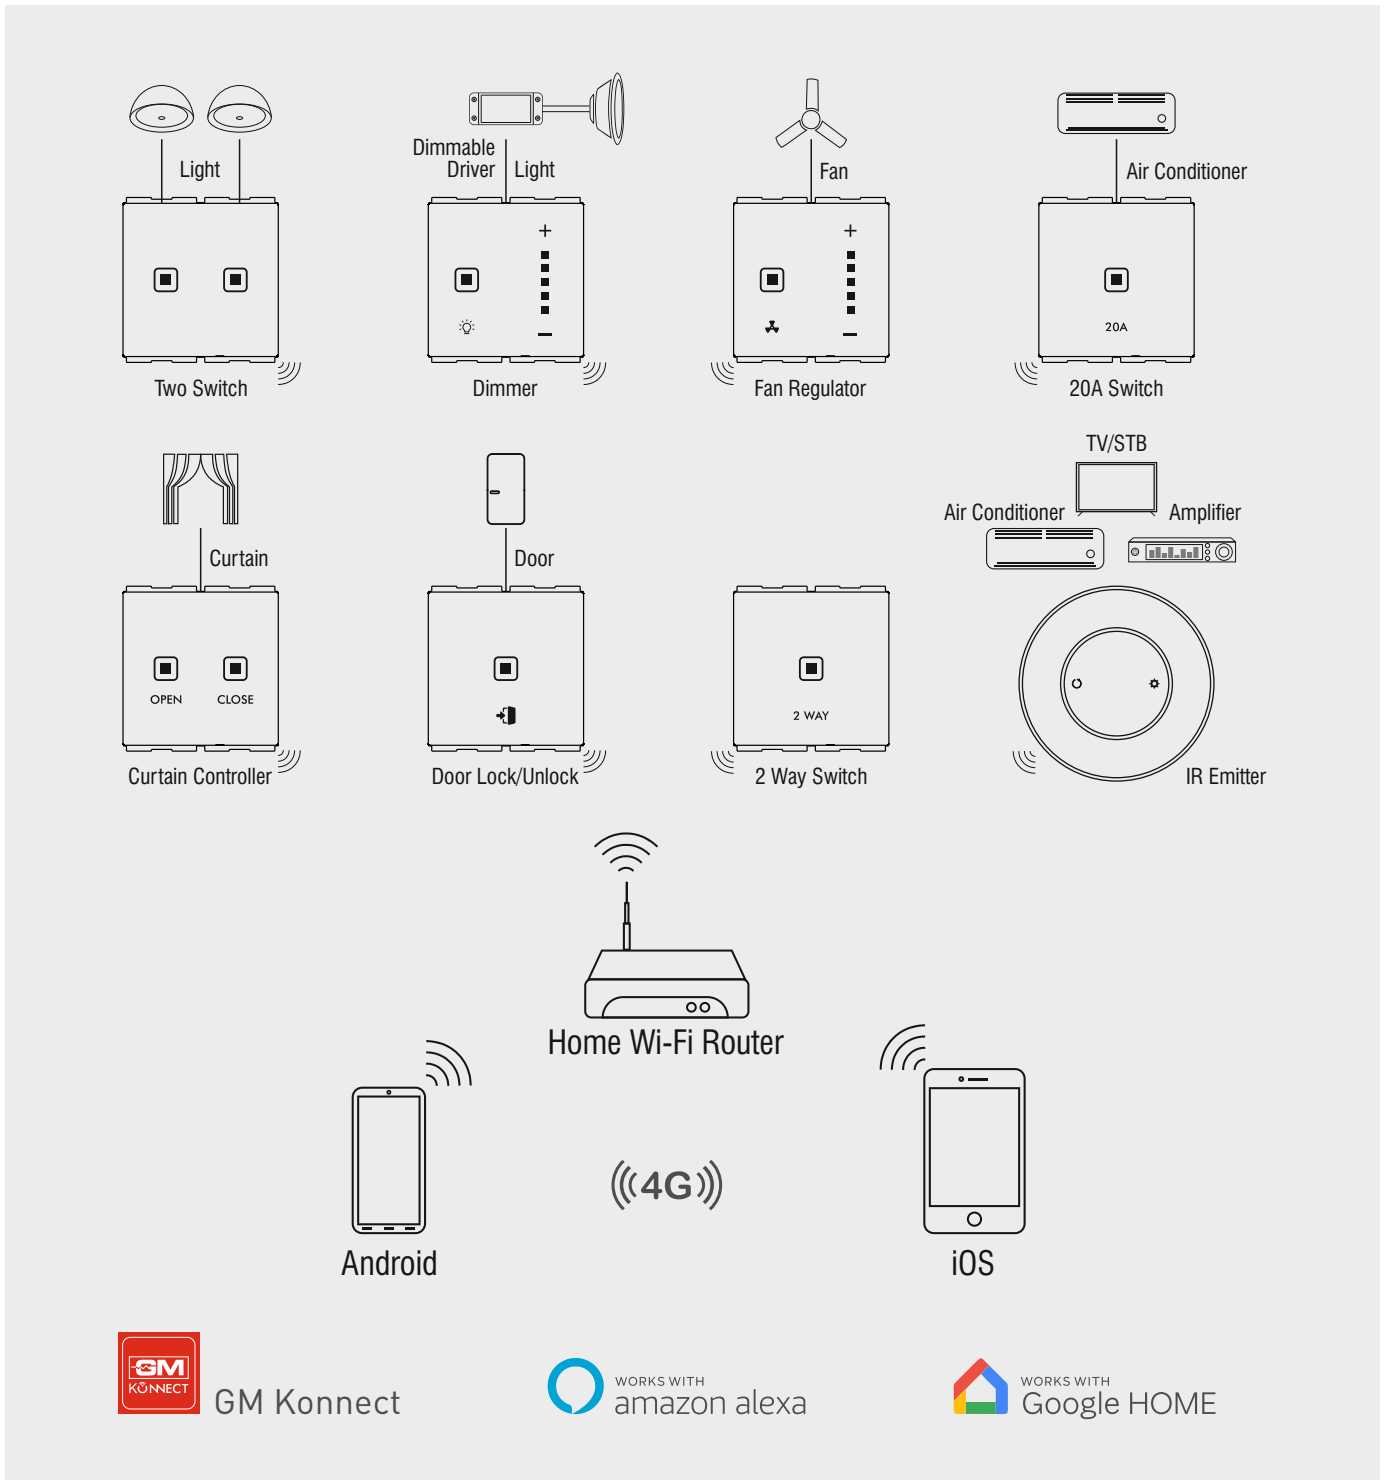

AA 2 567

AA 2 569

AA E 559

CODE	HSN CODE	ITEM	MRP ₹		
			GLOSSY WHITE	ELE. GREY GRAPHITE MAGNESIA BLACK GOLD	STD./MST. PKG.
i-Fi PRO 2 WAY SWITCH/SCENE CONTROL 110-240V~ 50-60Hz 2 MODULE					
AA 2 561	8536	i-Fi Pro - 2 Way Switch* Controls AA 2 563, AA 2 564, AA 2 565, AA 2 566, AA 2 569 Can be use as Scene Controller / 2 Way Switch	5200.00	5700.00	1/50
i-Fi PRO 2 SWITCH 110-240V~ 50-60Hz 2 MODULE					
AA 2 563	8536	i-Fi Pro - 2 Switch - 6A each* 6A relay output, CFL - 200Watt, LED COB - 150Watt	5500.00	6000.00	1/50
i-Fi PRO 20A SWITCH 110-240V~ 50-60Hz 2 MODULE					
AA 2 564	8536	i-Fi Pro - 20A Switch* 20A relay output, Air conditioner - 1.5 Ton	5700.00	6300.00	1/50
i-Fi PRO LIGHT DIMMER 110-240V~ 50-60Hz 2 MODULE					
AA 2 565	8533	i-Fi Pro - Light Dimmer* LED COB - 150Watt, Triac Based Dimming (Not suitable for FAN)	5500.00	6000.00	1/50
i-Fi PRO FAN REGULATOR 110-240V~ 50-60Hz 2 MODULE					
AA 2 566	8414	i-Fi Pro - 5 Step Fan Regulator* 100Watt, Capacitive relay based speed control with 5 step operation	5500.00	6000.00	1/50
i-Fi PRO DRAPE CONTROLLER 110-240V~ 50-60Hz 2 MODULE					
AA 2 567	8536	i-Fi Pro - Drapе Controller* Inductive Motor Load: 3A/ Channel Only AC Curtain Motors of 4 Wires (UP, DOWN, Neutral & Earthing) can be connected	5600.00	6100.00	1/50
i-Fi PRO DOOR UNLOCK CONTROLLER 110-240V~ 50-60Hz 2 MODULE					
AA 2 569	8536	i-Fi Pro - Door Unlock Controller* 3A relay output, Dry contact relay (Normally Open)	5000.00	5500.00	1/50
i-Fi PRO IR EMITTER 110-240V~ 50-60Hz					
AA E 559	8536	i-Fi Pro - IR Emitter* Input: 5V DC, Adapter Included 1A Micro USB Connector 360° IR full range IR launch Upto 10 Meter IR Signal Transmit IR Code Learning Function	-	5200.00	1/10

LIVING THE INTELLIGENT LIFE

GM I-FI PRO AUTOMATION TECHNOLOGY EXTENDS SMART HOME SOLUTIONS FOR AN INTELLIGENT LIFESTYLE. WITH A ROUTER AND WIRELESS CONNECTION YOU CAN CONTROL YOUR HOME ELECTRICAL DEVICES LIKE TELEVISION, AIR CONDITIONING, LIGHTS, CURTAINS, ELECTRONIC DOOR LOCK ETC.