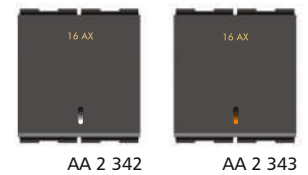

CODE	HSN CODE	ITEM	MRP ₹		
			GLOSSY WHITE	ELE. GREY GRAPHITE MAGNESIA BLACK GOLD	STD./ MST. PKG.
6AX ZENOVA SWITCHES 240V~ 1 MODULE					
AA 1 331	8536	1 Way Switch	106.00	119.00	20/600
AA 1 332	8536	1 Way Switch with Indicator (LED)	160.00	175.00	20/600
AA 1 333	8536	2 Way Switch	151.00	166.00	20/600
AA 1 334	8536	Bell Push Switch with Indicator (LED)	210.00	229.00	20/600
6AX ZENOVA SWITCHES 240V~ 2 MODULE					
AA 2 335	8536	1 Way Switch	183.00	203.00	10/300
AA 2 336	8536	1 Way Switch with Indicator (LED)	215.00	238.00	10/300
AA 2 337	8536	2 Way Switch	203.00	224.00	10/300
AA 2 338	8536	Bell Push Switch with Indicator (LED)	288.00	318.00	10/300
16AX ZENOVA SWITCHES 240V~ 1 MODULE					
AA 1 339	8536	1 Way Switch	177.00	194.00	20/600
AA 1 340	8536	1 Way Switch with Indicator (LED)	210.00	231.00	20/600
AA 1 341	8536	2 Way Switch	223.00	257.00	20/600
16AX ZENOVA SWITCHES 240V~ 2 MODULE					
AA 2 342	8536	1 Way Switch	246.00	271.00	10/300
AA 2 343	8536	1 Way Switch with Indicator (LED)	279.00	307.00	10/300
AA 2 344	8536	2 Way Switch	298.00	328.00	10/300
32AMP ZENOVA DOUBLE POLE SWITCH 240V~ 2 MODULE					
AA 2 346	8536	DP Switch with Indicator (LED)	583.00	642.00	10/300