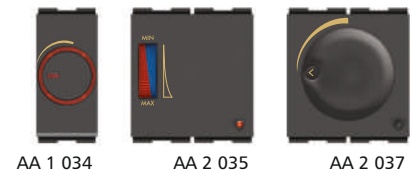

CODE	HSN CODE	ITEM	MRP ₹		
			GLOSSY WHITE	ELE. GREY GRAPHITE MAGNESIA BLACK GOLD	STD./MST. PKG.
DIMMERS 240V~ 50Hz 1 & 2 MODULE					
AA 1 034	8533	Dimmer - 300Watt	318.00	349.00	10/450
AA 2 035	8533	Jog Dial Dimmer - 300Watt	372.00	408.00	10/300
AA 2 037	8533	Dimmer - 600Watt	410.00	450.00	10/300
STEP FAN REGULATORS 240V~ 50Hz 1 & 2 MODULE					
AA 1 039	8414	Electronic Type 4 Step Fan Regulator (Full Rotary)	487.00	535.00	10/450
AA 2 040	8414	Electronic Type 5 Step Fan Regulator	522.00	574.00	10/300
AA 2 041	8414	Electronic Type 5 Step Fan Regulator (Full Rotary)	522.00	574.00	10/300
AA 2 042	8414	Electronic Type 5 Step Fan Regulator (Full Rotary)	522.00	574.00	10/300
ELECTRONIC DOOR BELLS 240V~ 50-60Hz 2 & 3 MODULE					
AA 3 152	8531	Electronic Mantra Bell - with selectable mantras, volume control & rechargeable & replaceable battery (BL-5C Li-ion Battery, 3.7V, 1050mAh) Battery included.	822.00	903.00	5/100
AA 3 153	8531	Electronic Multitune Bell - with selectable multitune, volume control & rechargeable & replaceable battery (BL-5C Li-ion Battery, 3.7V, 1050mAh) Battery included.	822.00	903.00	5/100
AA 2 082	8531	Electronic Parrot Bell	240.00	262.00	10/300
MECHANICAL / ELECTRONIC BUZZERS 240V~ 50-60Hz 1 & 2 MODULE					
AA 1 048	8531	Mechanical Buzzer	210.00	228.00	20/600
AA 2 049	8531	Electronic Buzzer	223.00	245.00	10/300
MOSQUITO REPELLENTS 240V~ 50-60Hz 1 & 2 MODULE					
AA 1 065	8516	Ultrasonic Mosquito Repellent	242.00	262.00	20/600
AA 2 080	8516	Mosquito Repellent / Fragrance Diffuser Mat Type (Mat not included)	302.00	328.00	5/150
STEP MARKER / LIGHT FITTINGS 240V~ 50-60Hz 1 & 2 MODULE					
AA 2 060	9405	Step Marker Light - with LED	540.00	595.00	5/150
AA 2 064	9405	Light Fitting - with adjustable shutter	540.00	595.00	5/100
AA 2 033 WH	9405	Step Marker Light - with LED - White	510.00	561.00	5/150
AA 2 033 WW	9405	Step Marker Light - with LED - Warm White	510.00	561.00	5/150
AA 2 033 BL	9405	Step Marker Light - with LED - Blue	510.00	561.00	5/100
AA 2 083 WH	9405	Light Fitting - with LED - White	1123.00	1236.00	5/100
AA 2 083 WW	9405	Light Fitting - with LED - Warm White	1123.00	1236.00	5/100
AA 2 083 BL	9405	Light Fitting - with LED- Blue	1123.00	1236.00	5/100

Available colours