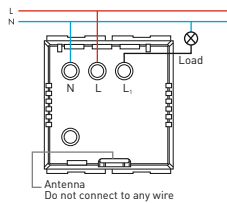

20A Switch

- Rated Voltage - 110-240V~ • Rated Load - Each Switch
- a) Resistive 20A.
- b) Incandescent Lamp - 3000W.
- c) Halogen with Transformer - 2000W.
- d) Halogen without Transformer - 3000W.
- e) Compact Fluorescent Lamp - 600W.
- f) Inductive Motor Load (power factor 0.6 lag) 6A.