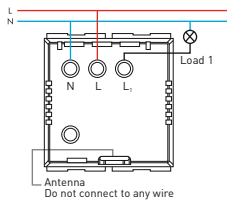

AA 2 548 AA 2 549

CODE	HSN CODE	ITEM	MRP ₹		
			GLOSSY WHITE	ELE. GREY GRAPHITE MAGNESIA BLACK GOLD	STD./MST. PKG.
i-TOUCH Wi-Fi 6A SWITCHES 110-240V~ 50-60Hz 2 MODULE					
AA 2 540	8536	i-Touch Wi-Fi 1 Switch* 6A relay output, 1000Watt Max, CFL - 200Watt Max	3800.00	4200.00	1/50
AA 2 543	8536	i-Touch Wi-Fi 2 Switch* 6A relay output, CFL - 200W Max, 1000Watt Max (each switch)	4200.00	4600.00	1/50
AA 2 541	8536	i-Touch Wi-Fi 2 Way Switch* Can control AA 2 540, AA 2 543, AA 2 544, AA 2 545 & AA 2 546	4000.00	4400.00	1/50
AA 2 542	8536	i-Touch Wi-Fi Bell Push Switch* 6A relay output *can be also operated with Wi-Fi / 3G or by TV, need to connect i-Fi Gateway [AA G 529]	2900.00	3200.00	1/50
i-TOUCH Wi-Fi 20A SWITCH 110-240V~ 50-60Hz 2 MODULE					
AA 2 544	8536	i-Touch 20A Switch* 20A relay output, Air conditioner/ 2 Ton *can be also operated with Wi-Fi / 3G or by TV, need to connect i-Fi Gateway [AA G 529]	4300.00	4800.00	1/50
i-TOUCH Wi-Fi LIGHT DIMMER / FAN REG. 110-240V~ 50-60Hz 2 MODULE					
AA 2 545	8533	i-Touch Wi-Fi Light Dimmer* 500Watt, Triac technology (Not suitable for FAN)	4200.00	4600.00	1/50
AA 2 546	8414	i-Touch Wi-Fi 5 Step Fan Regulator* 100Watt, 6A Rrelay, output with 5 step fan coil speed, operating load (Fan) *can be also operated with Wi-Fi / 3G or by TV, need to connect i-Fi Gateway [AA G 529]	4200.00	4600.00	1/50
i-TOUCH Wi-Fi DRAPE CONTROLLER 110-240V~ 50-60Hz 2 MODULE					
AA 2 547	8536	i-Touch Wi-Fi Drape Controller* 3A relay output *can be also operated with Wi-Fi / 3G or by TV, need to connect i-Fi Gateway [AA G 529]	4400.00	4700.00	1/50
i-TOUCH Wi-Fi DOOR UNLOCK CONTROLLER 110-240V~ 50-60Hz 2 MODULE					
AA 2 550	8536	i-Touch Wi-Fi Door Unlock Controller* 3A relay output *can be also operated with Wi-Fi / 3G or by TV, need to connect i-Fi Gateway [AA G 529]	2900.00	3300.00	1/50
i-TOUCH Wi-Fi DO NOT DISTURB / MAKE MY ROOM 110-240V~ 50-60Hz 2 M					
AA 2 548	8536	i-Touch Wi-Fi DND/Make My Room/ PLEASE WAIT (Inside Room)*, 3A relay output	2400.00	2800.00	1/50
AA 2 549	8536	i-Touch Wi-Fi DND/Make My Room/ Please Wait With Bell Push Switch (Outside Room)*, 3A relay output (Inside & outside unit are connected with each other) *can be also operated with Wi-Fi / 3G or by TV, need to connect i-Fi Gateway [AA G 529] GM- i-Fi application available on i-OS & Android	2600.00	3000.00	1/50