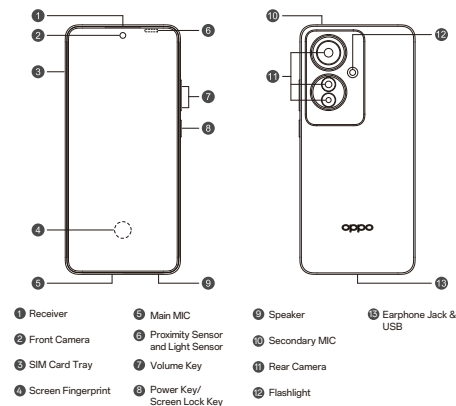

Quick Guide

oppo

This user manual provides the product safety information. Before using the phone, please read the Quick Guide carefully.

Greetings from OPPO Mobile

Install SIM and Memory card

How to switch system languages

Go to Settings - Additional settings - Keyboard & input method - Manage keyboards - Gboard - Languages - Add keyboard, Add your prefer languages

The device supports: English, Hindi & Nepali, for inputting.
The device also supports: Assamese, Bengali (Bangla), Gujarati, Hindi, Kannada, Kashmiri, Konkani, Malayalam, Manipuri (Bangla), Marathi, Nepali, Oriya, Punjabi, Sanskrit, Sindhi (Devanagari), Tamil, Telugu, Urdu, Bodo (Boro), Santhali (Ojchiki), Maithili, Dogri, Manipuri (MeeteiMayek), Santhali (Devnagari) and English for readability.

Migrate data from your old phone to your new phone

Open the "Clone Phone" app on both old and new phones to migrate apps and data, including contacts, photos, videos, and music, from your old phone to your new phone.

1. On the new OPPO phone: open "Clone Phone" from the Home screen and follow the instruction on the screen.
2. On the old phone: install and open "Clone Phone", then follow the instruction on the screen.

Notes:

1. If your old phone is an OPPO, realme, or OnePlus phone, open "Clone Phone" from its Home screen and follow the prompts on the screen. If you have already uninstalled "Clone Phone", you can download it from App Market.
2. If your old phone is an Android phone from another brand, follow the prompts in "Clone Phone" on the new phone to install "Clone Phone" on the old phone.
3. If your old phone is an iPhone, scan the QR code below or search for "Clone Phone" in App Store to install "Clone Phone".

Regulatory

Steps to search Indian Regulatory: Go to Settings - About device - Regulatory

How to reboot the phone

Press and hold the Power Button and Volume Up Button at the same time until the OPPO boot animation is displayed to reboot the phone.

Standard accessories

You are provided with the following standard accessories:
1 Phone, 1 Charger, 1 USB data cable, 1 Safety Guide, 1 Quick Guide, 1 SIM Ejector Tool, 1 Protective Case.

Hi-Res AUDIO This product is conformed to High-Resolution Audio standard defined by Japan Audio Society. The High-Resolution Audio logo is used under license from Japan Audio Society. To experience Hi-Res Audio, you need to purchase an OPPO Hi-Res Audio headset accessory or other Hi-Res Audio headsets.

Performance parameters

Product	CPH2603	
SAR Values	India SAR	0.00xW/kg (Head) 1.00xW/kg (Body)

Radio Waves Specifications