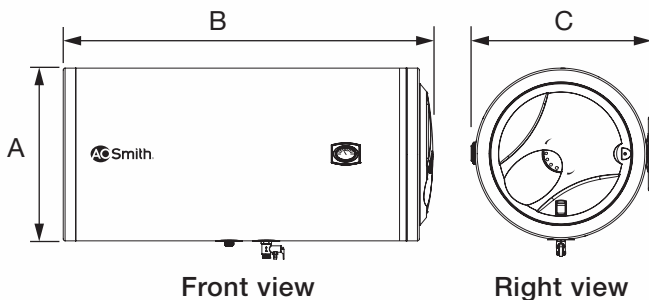

Specifications

MODEL	HSE-HAS	
Volume [L]	70	100
Power [W]	3000	
Voltage/Frequency [V/Hz]	230~/50	
Rated water pressure [Bar]	8	
Dimensions	A [mm]	465
	B [mm]	900
	C [mm]	490
Net Weight [kg]	28	36
Color	White	
BEE Star Rating	3	2

Note: A. O. Smith reserves the right to amend or modify the specifications and features at any time, as and when required without any prior notification.