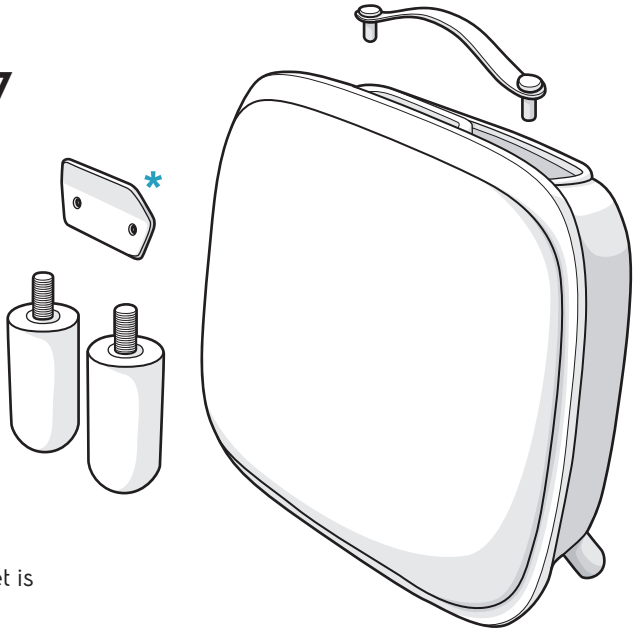

Installation Guide

For Air Purifier Well A5 and A7

*

The wall mounting bracket is not included in the box.
It is sold separately.

Front Panel

Top Handle

Feet customisation

Wall mounting bracket

*
The wall mounting bracket is not included in the box. It is sold separately.

*
Screw and plastic plug are NOT included in the box of the bracket.

CAUTION! - WALL MOUNTING: AVOID INJURY OR DAMAGE TO PROPERTY