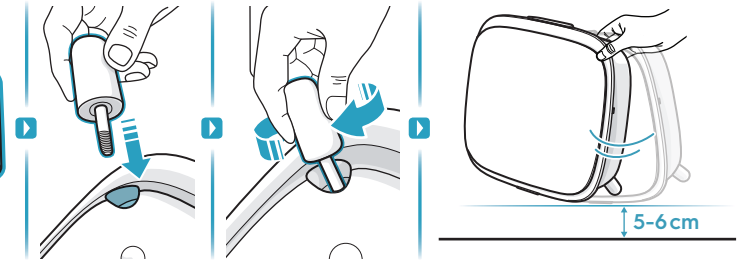

Installation Guide

For Air Purifier Well A5 and A7

*

The wall mounting bracket is not included in the box.
It is sold separately.

Front Panel

Top Handle

Feet customisation

Wall mounting bracket

*
The wall mounting bracket is not included in the box. It is sold separately.

*
Screw and plastic plug are NOT included in the box of the bracket.

CAUTION! - WALL MOUNTING: AVOID INJURY OR DAMAGE TO PROPERTY

Always use appropriate screw and plastic plug for wall mounting bracket, depending on the wall material (e.g. nailable plug with screws for concrete or expandable plug with screws for drywall, etc.). If you are not sure of the type of wall, have a qualified builder or constructor inspect and recommend the correct screw and plug type according to local or national building standards.