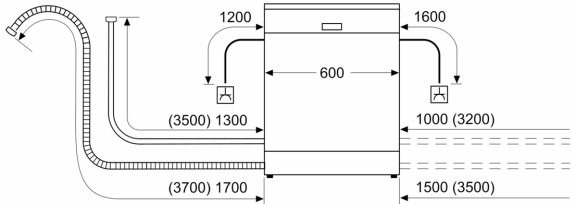

The water consumption of the eco programme in liters per cycle (EU 2017/1369): 9.5 l
 Water consumption: 9.5 l
 Total annual energy consumption 220 days: 224 kWh
 Total annual water consumption 220 days: 2090 l
 Built-in / Free-standing: Freestanding
 Removable top: Yes
 Door panel options: Not possible
 Height of removable worktop: 30 mm
 Height of the appliance: 845 mm
 Adjustable feet: Yes - all
 Maximum adjustability feet: 20 mm
 Adjustable plinth: No
 Net weight: 50.9 kg
 Gross weight: 52.2 kg
 Connection Rating: 2400 W
 Fuse protection: 10 A
 Voltage: 220-240 V
 Frequency: 50; 60 Hz
 Length electrical supply cord: 175.0 cm
 Plug type: India plug (16 Ampere)
 Length inlet hose: 150 cm
 Length outlet hose: 190 cm
 Hidden heating element: Yes
 Child safety devices: Button suspension
 Water softener: Yes
 Top basket type: low
 Adjustable upper basket: Single
 Bottom basket type: mid
 3rd Rack: None
 Optional accessories: SZ72010, SZ73000, SZ73001, SZ73300, SZ73640
 Included accessories 2: no
 Maximum number of place settings: 13
 Color / Material panel: White
 Color / Material body: White
 Color / Material top: White
 Dimensions of the product (HxWxD): 845 x 600 x 600 mm
 Dimensions of the packed product (HxWxD): ... 870 x 650 x 670 mm

Specifications

- Capacity: 13 Place Settings
- Energy consumption in programme Eco 50: 1.02 kWh
- Noise level: 52 dB
- Dimensions (HxWxD): 84.5 x 60 x 60 cm

Programmes

- 6 programmes:
- Intensive Plus70 °C, Express Sparkle 65 °C, Auto 45-65 °C, Eco 50 °C, Quick 45 °C, Pre-rinse
- Programme remaining time indicator
- LED salt refill indicator
- LED rinse aid refill indicator
- Time delay: 1-24 hours

Safety

- DosageAssist
- Door latch

Baskets and Racks

- VarioBasket system
- Adjustable upper rack: Single
- 2 flip tines front left
- 4x flip tines divided
- Cutlery basket LR: variable

iQ500, free-standing dishwasher,
60 cm, White
SN256W01GI

measurements in mm

socket
() values with extension kit