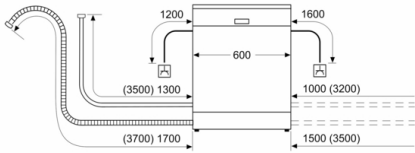

**Series 6, free-standing dishwasher, 60 cm,
White
SMS66GW01I**

measurements in mm

socket
( ) values with extension kit