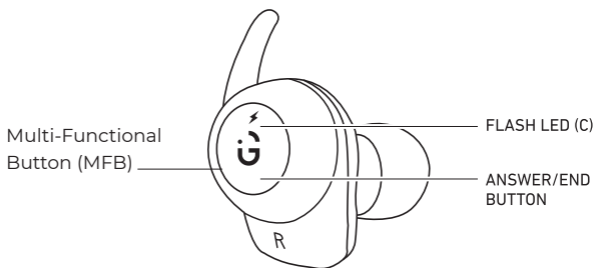

Activation and pairing

Make sure you have turned off Bluetooth on your smartphone. Hold down the MFB button (the only button on the earbuds) for a few seconds, until both LEDs flash red and blue alternately. Wait a few seconds until the ear buds recognize and pair with each other (this will be confirmed by the voice message: 'connected'). Only at this point, activate Bluetooth on your smartphone. As soon as the pair of earbuds is recognized, select (iGear-BumbleBee) from the list: the LEDs will turn off to confirm successful pairing. If only one earbud has been paired by mistake, unpair it and repeat the procedure from scratch. After the first connection, the earbuds will automatically pair on removing them from the charging case.

Power off

Press and hold the MFB buttons until the LED flashes red once to indicate power off or insert the earbuds into the charging case and close it.

Functions summary

Answering a call: Press MFB once quickly

Ending a call: Press MFB once quickly

Rejecting a call: Press and hold MFB for about two seconds

Redialing the last number: Press MFB twice quickly

Play/pause music: During playback, Press MFB quickly

Song Change: Press MFB thrice quickly

Front

Right Side

LED (B)

Micro-USB input (A)

Specification

Impedence: 16 Ω

Bluetooth: V 5.0

Range: 10m