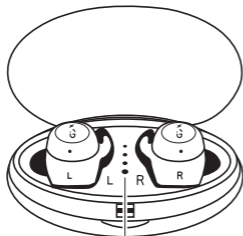

Power off

Press and hold the MFB buttons until the LED flashes red once to indicate power off or insert the earbuds into the charging case and close it.

Functions summary

Answering a call: Press MFB once quickly

Ending a call: Press MFB once quickly

Rejecting a call: Press and hold MFB for about two seconds

Redialing the last number: Press MFB twice quickly

Play/pause music: During playback, Press MFB quickly

Song Change: Press MFB thrice quickly

Front

Right Side

LED (B)

Micro-USB input (A)

Specification

Impedence: 16 Ω

Bluetooth: V 5.0

Range: 10m