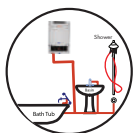

Designed for high usage and supply to multiple points - shower, kitchen, bath etc.