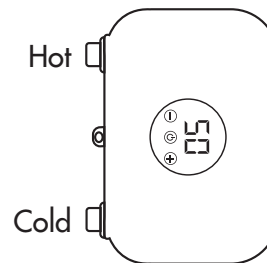

Horizontal