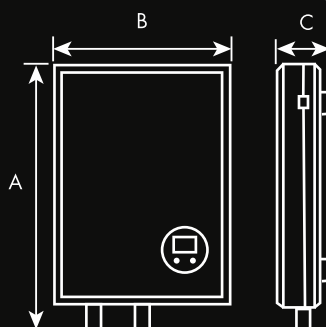

Q55 / Q68

Quik Tankless instant 5.5 kW and 6.8 kW water heater with the latest Heat Exchanger technology and microprocessor based temperature control allows you to enjoy a super quick, hot shower. This innovative technology provides an endless supply of hot water whenever required.

Tankless Heat Exchanger Technology:

The heating element and water pipe are molded together for quick transfer of heat from element to the water without contact. This ensures quick heating, long life and safety.

Digital Temperature Display: The set and actual temperature are prominently displayed.

Microprocessor Control: System adjusts heating power output to maintain the set temperature even when the water flow rate is altered.

Over heat Protection: Super safe as it prevents the heat exchanger from over heating (i.e. more than 90°C)

Wide Pressure Range (2 to 6 bar): Enjoy a better shower as it works both in low and high pressure conditions.

Constant temperature output: Quik is engineered to provide constant temperature output by controlling the power output.

Product Specification

Model	Q55	Q68	
Wattage	5500 W	6800 W	
Rated Voltage	220-240 V, 50Hz, AC		
Wiring Size	3 x 2.5mm²	3 x 4mm²	
Required Rating of Circuit Breaker	32 amps	40 amps	
Rated Pressure	0.02 – 0.6 Mpa		
Safety Class	IP25		
Temp.Setting range	30°C - 55°C		
Rate of flow	1.2 - 10 L/min		
Temperature Raise (Δt) @	5 L/min	16°C	19°C
	7 L/min	11°C	14°C
	10 L/min	8°C	10°C
Dimensions (mm)	A x B x C 310 x 210 x 70		

*Specifications subject to change without prior notice.