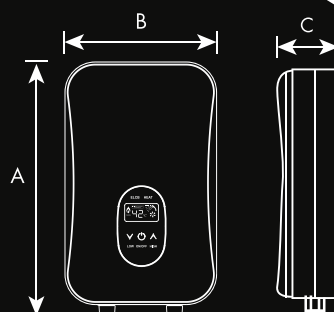

*Specifications subject to change without prior notice.