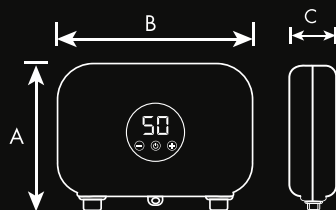

Upside Down Installation : In tankless water heaters provide flexibility for space-saving configurations, allowing for unconventional mounting orientations.

Product Specification

Model	QU55	
Wattage	5500 W	
Rated Voltage	220 ~230V, 50/60 Hz, AC	
Wiring Size	3 x 2.5 mm ²	
Required Rating of Circuit Breaker	32 amps	
Rated Pressure	0.02 – 0.6 Mpa	
Safety Class	IP25	
Temp.Setting range	30°C - 50°C	
Rate of flow	1.5 - 10 L/min	
Temperature	5 L/min	16°C
Raise (Δt) @	7 L/min	11°C
	10 L/min	8°C
Dimensions (mm)	A x B x C 170 x 220 x 55	