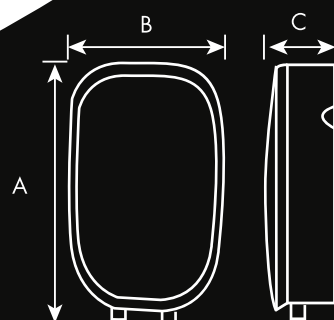

Product Specification

Model	Q90	
Wattage	9000 W	
Rated Voltage	220 V, 50Hz, AC	
Wiring Size	3 x 6 mm²	
Required Rating of Circuit Breaker	50 amps	
Rated Pressure	0.02 – 0.6 Mpa	
Safety Class	IP25	
Temp.Setting range	30°C - 55°C	
Rate of flow	1.5 - 10 L/min	
Temperature Raise (Δt) @	5 L/min	26°C
	7 L/min	18°C
	10 L/min	13°C
Dimensions (mm)	A x B x C 338 x 211 x 72	

*Specifications subject to change without prior notice.