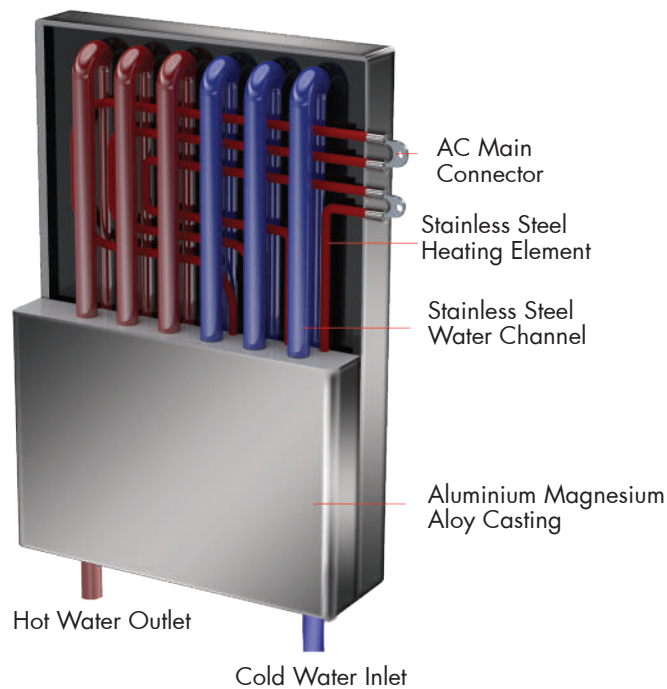

Service in
24 hours

Genuine
spare parts

Nationwide
Service

Call Customer Care

 **08144666999**

 **+91-9884064999**

Heat Exchanger Technology

Venus Quik Tankless water heaters are fitted with a unique advanced heat exchanger that ensures continuous hot water supply in an innovative way.

A heat exchanging unit transfers heat from one source to another. The heating element and the pipes are moulded and embedded in an aluminium block.

The water enters and circulates through the pipes and gets heated by the heating element using a quick transfer of heat through the aluminium block to the water in the pipes. This technology gives instantaneous water, without direct contact between the heating element and water. This in turn increases energy efficiency, lowers operating costs and ensures total safety. It avoids scale formation and recurring maintenance in hard water areas.