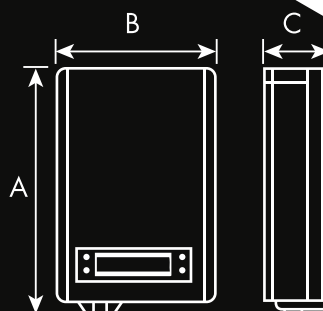

*Specifications subject to change without prior notice.