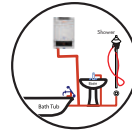

Designed for high usage and supply to multiple points - shower, kitchen, bath etc.