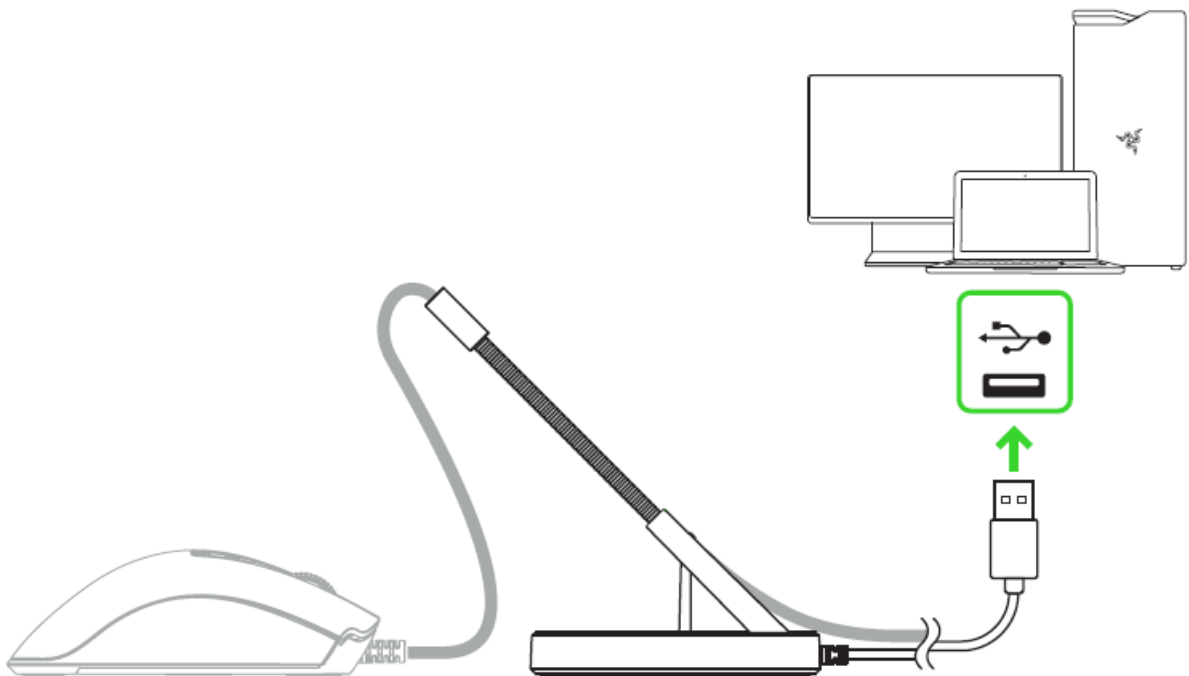

The Razer Mouse Bungee V3 Chroma uses a spring arm with clip-on cable catch for drag-free cable control. The cable catch can fit most types of mouse cables and is rubber coated to prevent your cable from damaging during use, while the spring arm keeps it elevated so it remains free from any obstruction.

—

How To

Setting up the Razer Mouse Bungee V3 Chroma

The Razer Mouse Bungee V3 Chroma is specially designed to help you manage your mouse cable giving you the space need to freely move you mouse while gaming.

Here are the steps to set-up your Bungee to for uninterrupted gaming.

1. Position the Razer Mouse Bungee™ V3 Chroma with the clip-on cable catch pointed towards you.

2. Insert the cable of your mouse into the clip-on cable catch and cable clip, and adjust as needed.

3. Connect the Razer Mouse Bungee™ V3 Chroma to the USB port of your PC.

Note: To customize the underglow lighting of your Razer Mouse Bungee™ V3 Chroma, install Razer Synapse when prompted or download the installer from razer.com/synapse or [Razer Synapse 3](#)