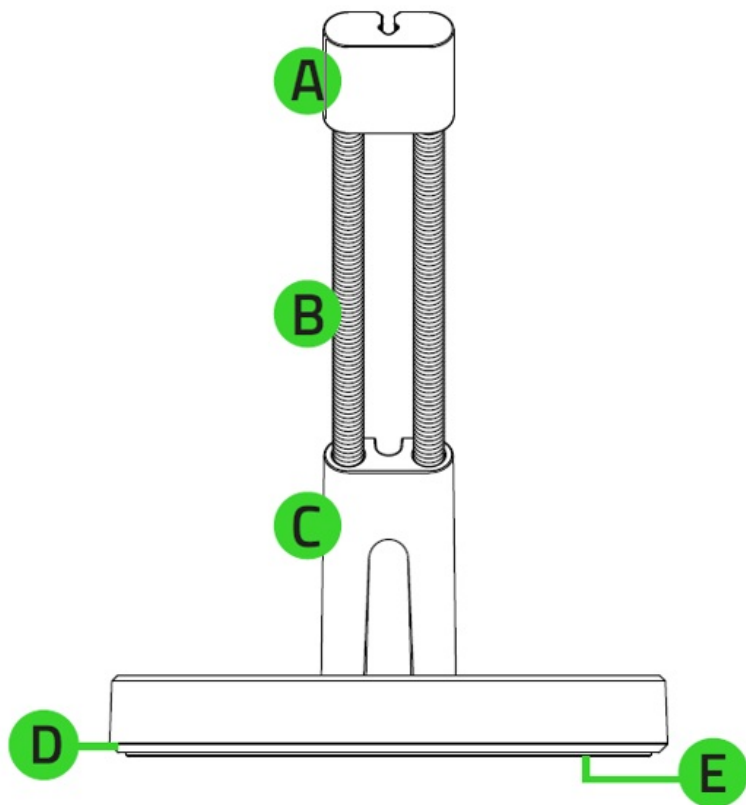

Device Layout:

- A. Clip-on cable catch
- B. Rust resistant spring arm
- C. Cable clip
- D. Underglow lighting Powered by Razer Chroma™ RGB
- E. Anti-slip base

Full Technical Specifications:

Razer Chroma	Razer Chroma™ RGB Underglow Lighting
Cable Catch	Drag-free cord control
Arm Type	Rust-resistant spring arm
Base	Weighted base for stability
Feet Type	Anti-slip feet
Cable Length	1.8m (6ft) braided cable
Razer Synapse	Compatible with Razer Synapse 3
Approximate Weight	240 g (8.5 oz)

What is a Mouse Bungee used for?

The Razer Mouse Bungee V3 Chroma manages your mouse cable by keeping it attached to an elevated spring arm, ensuring minimal cable drag and a near-wireless feel using use. It can fit mouse cables from all major mouse brands.

The Razer Mouse Bungee V3 Chroma uses a spring arm with clip-on cable catch for drag-free cable control. The cable catch can fit most types of mouse cables and is rubber coated to prevent your cable from damaging during use, while the spring arm keeps it elevated so it remains free from any obstruction.