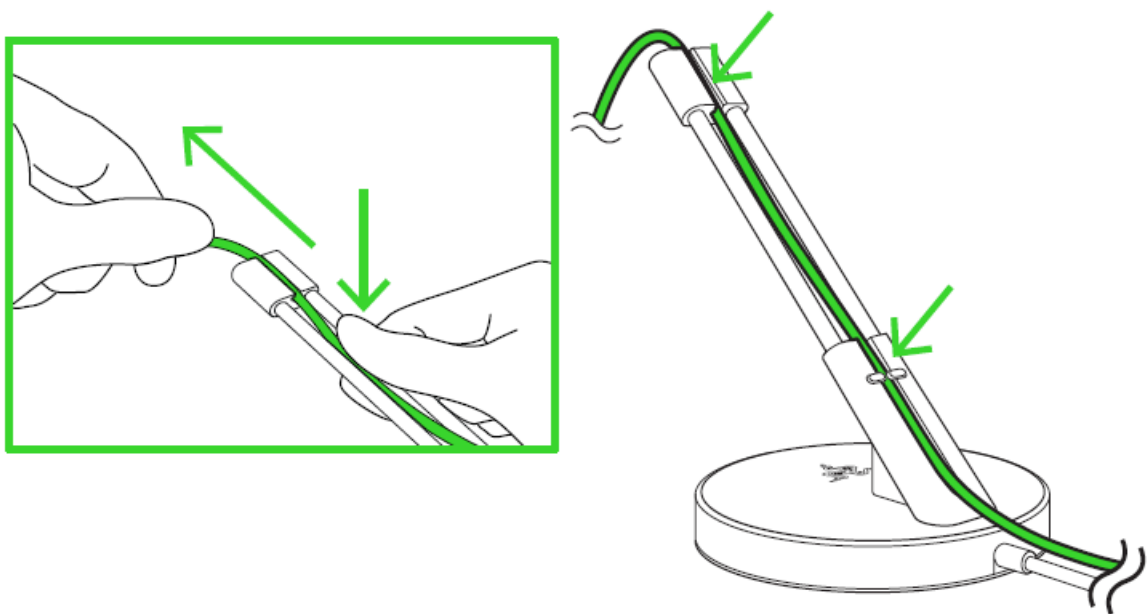

—

How To

Setting up the Razer Mouse Bungee V3 Chroma

The Razer Mouse Bungee V3 Chroma is specially designed to help you manage your mouse cable giving you the space need to freely move you mouse while gaming.

Here are the steps to set-up your Bungee to for uninterrupted gaming.

1. Position the Razer Mouse Bungee™ V3 Chroma with the clip-on cable catch pointed towards you.

2. Insert the cable of your mouse into the clip-on cable catch and cable clip, and adjust as needed.