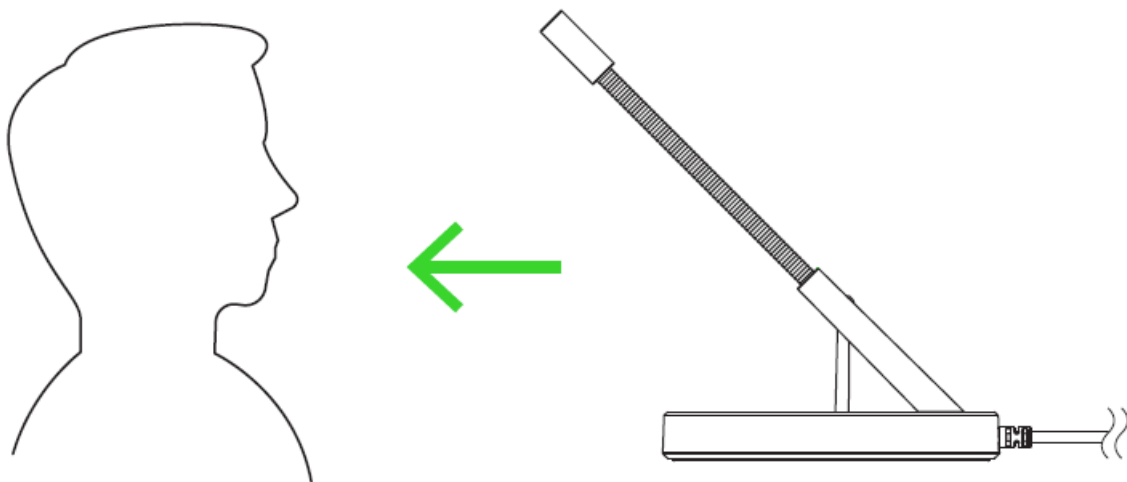

—

How To

Setting up the Razer Mouse Bungee V3 Chroma

The Razer Mouse Bungee V3 Chroma is specially designed to help you manage your mouse cable giving you the space need to freely move you mouse while gaming.

Here are the steps to set-up your Bungee to for uninterrupted gaming.

1. Position the Razer Mouse Bungee™ V3 Chroma with the clip-on cable catch pointed towards you.

2. Insert the cable of your mouse into the clip-on cable catch and cable clip, and adjust as needed.