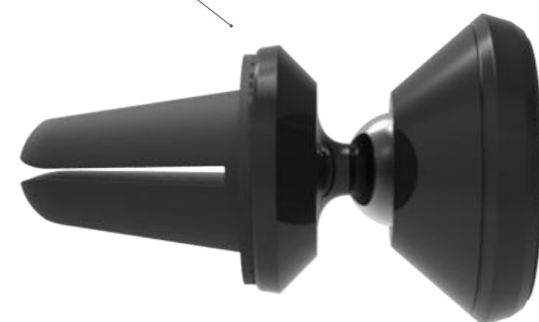

PowerBase Wireless

10W Desk Charger

Charge your compatible smartphones wirelessly with the PowerBase Wireless Disc Charger. Save yourself the hassle of adapters and cables thanks to this charging pad's convenient features. Incorporating an anti slip surface ensures your device maintains its charging position.

Mounts quickly & securely to dash or window

Premium metal finish

MagMount+ Vent

Vent Car Mount

The Cygnett MagMount+ Magnetic Car Vent Mount is the most convenient way to attach your phone securely in your car. Providing a perfect viewing angle whilst driving and featuring a premium metal finish.

Style	Format	Code	Available in
MagMount+ Vent	Black	CY237TACVEN	●

Ultra compact form

x1 LARGE METAL PLATE

x1 SMALL & MEDIUM PLATES

Mounts quickly & securely to vent

Premium metal finish

MagMount+ Disc

Multi Use Mount

The Magmount Disc+ is the most compact device mount we have ever created, able to be incorporated into almost any situation you can imagine. The sleek and discrete design will give you the functionality you need, without compromising on aesthetics. With robust adhesive, the Button+ mounts to a wide variety of surfaces, combined with powerful Magnets to make sure your devices stays where you need it.