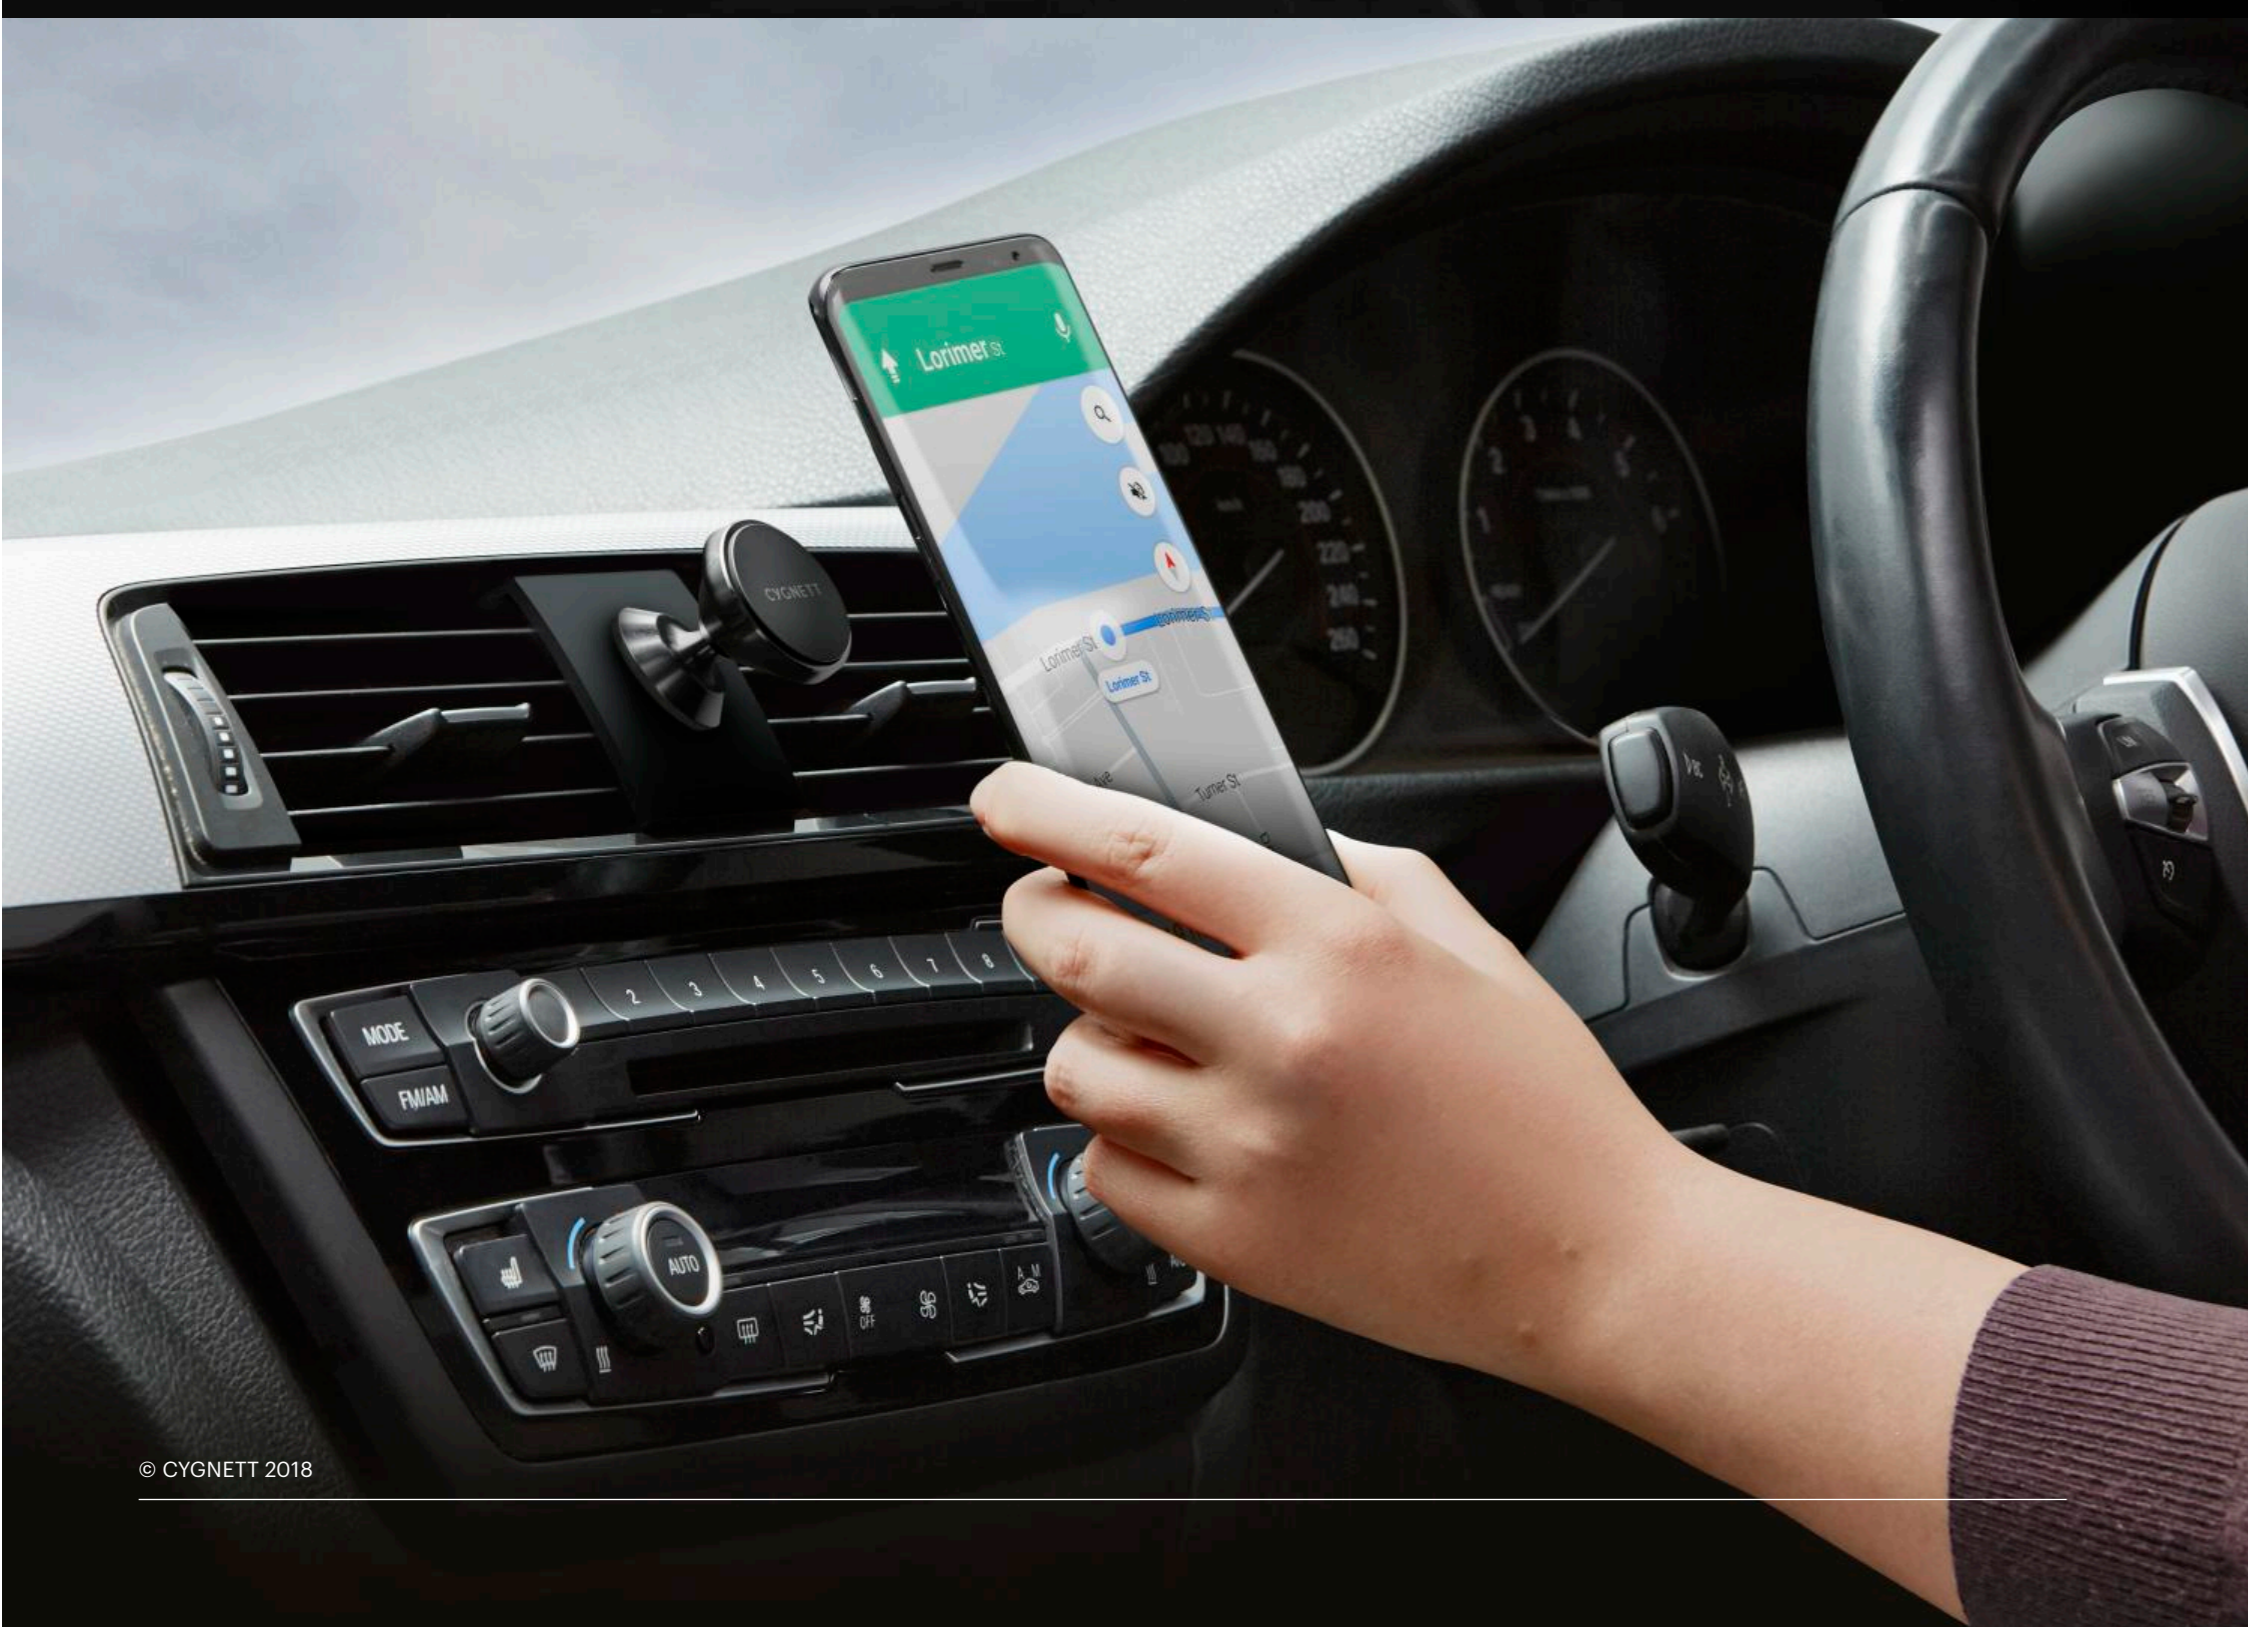

MagMount+ Dash

Car Window and Dash Mount

The Cygnett MagMount+ Magnetic Car Dash Mount is the most convenient way to attach your phone securely in your car. Providing a perfect viewing angle whilst driving and featuring a premium metal finish.

The MagMount+ incorporates an ultra compact form and premium metal finish, that takes up little space in your car and features an incredibly strong hold that's always reliable, even on the roughest of roads.