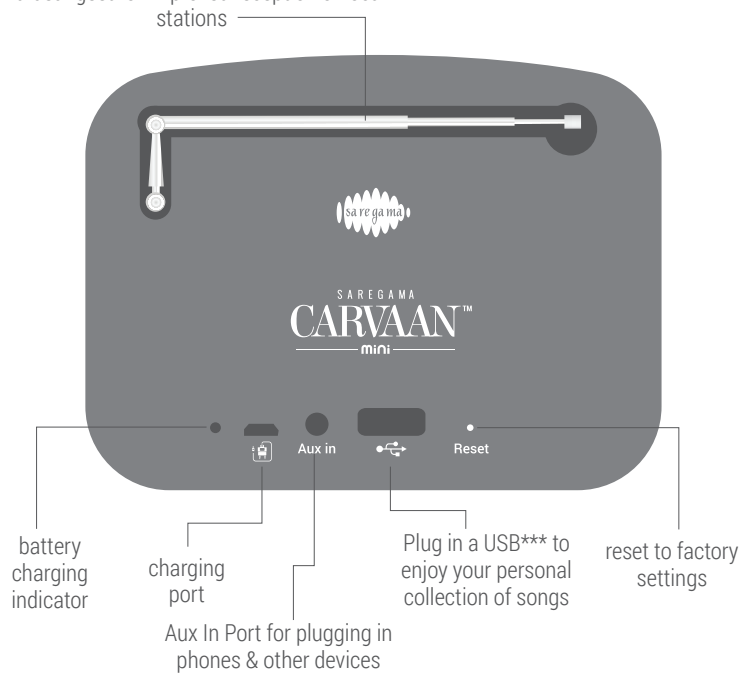

#### **RIGHT SIDE VIEW: AUX OUT**

3.5 mm audio  
jack for connecting  
external  
speakers/headphones

*\*\*support for BT version 4.1*

## FRONT VIEW: STATUS LIGHT

When you turn on Carvaan Mini Rabindrasangeet you will be able to see a light on the front of the unit. This light indicates the status as follows:

- i. When the blue light is steady, it indicates that a song has been paused
- ii. When the blue light blinks, it indicates that the battery is very low. Please connect the unit to a power source to charge it

## BACK VIEW: PORTS ON CARVAAN MINI RABINDRASANGEET

Pull out the antenna from the back panel of Carvaan Mini  
Rabindrasangeet for improved reception of local FM  
stations

Micro USB to USB charging cable