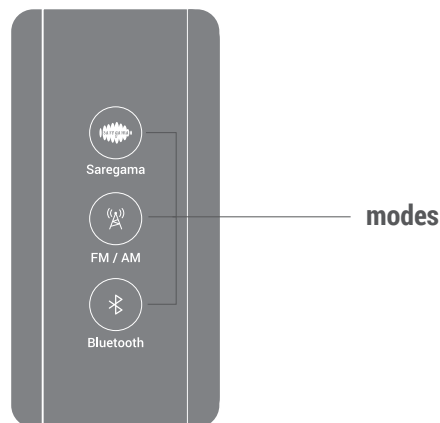

SAREGAMA  
**CARVAAN™**  
mini

**USER MANUAL**

RABINDRASANGEET | রবীন্দ্রসংগীত

**TOP VIEW: BUTTONS ON CARVAAN MINI  
RABINDRASANGEET**

## LEFT SIDE VIEW: MODES ON CARVAAN MINI RABINDRASANGEET

To choose a mode, press the corresponding mode button on the unit

### **SAREGAMA**

351 pre-loaded songs written by Rabindranath Tagore inside; this is the default mode on first power on/reset