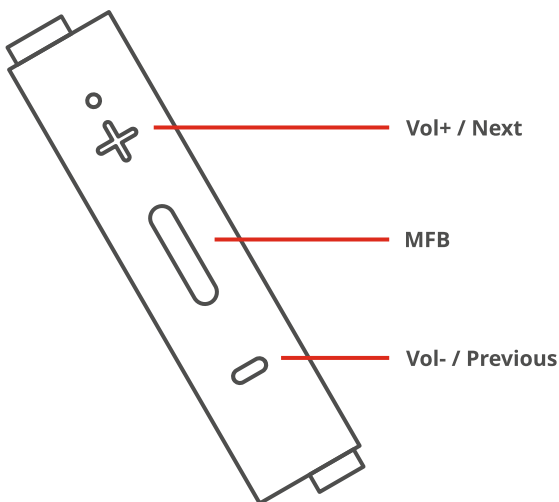

Neckband	: 1 U
Earbuds	: 4 U
Charging cable	: 1 U
QR Code Guide	: 1 U

** at 50% volume*

Usage Instruction:

Bluetooth Pairing Instructions:

STEP 1 - Press and hold the MFB to power ON the earphones and to take them into pairing mode with Red & Blue LED blinking alternatively.

STEP 2 - Switch ON the Bluetooth in your mobile phone & search for the BT name **"ZEB-YOGA4"**

STEP 3 - Once the BT name is visible in your mobile phone, tap to connect it.

Product Representation

Button usage: