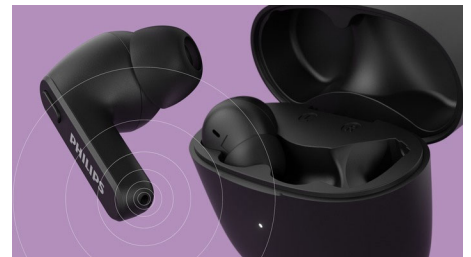

Mono mode

Taking a lot of calls? You can double your talk time by using one earbud while the other one charges. The mic is automatically assigned to the earbud you're using, and you simply swap over when your current earbud is running low on battery.

Easy control and pairing

Controls on the earbuds let you pause your playlist, take calls, control volume, and wake your phone's voice assistant. The headphones are ready to pair the instant you switch on Bluetooth.

Issue date 2023-02-16

Version: 6.1.4

12 NC: 8670 001 73874
EAN: 48 95229 11740 2

© 2023 Koninklijke Philips N.V.
All Rights reserved.

Specifications are subject to change without notice.
Trademarks are the property of Koninklijke Philips N.V.
or their respective owners.

www.philips.com