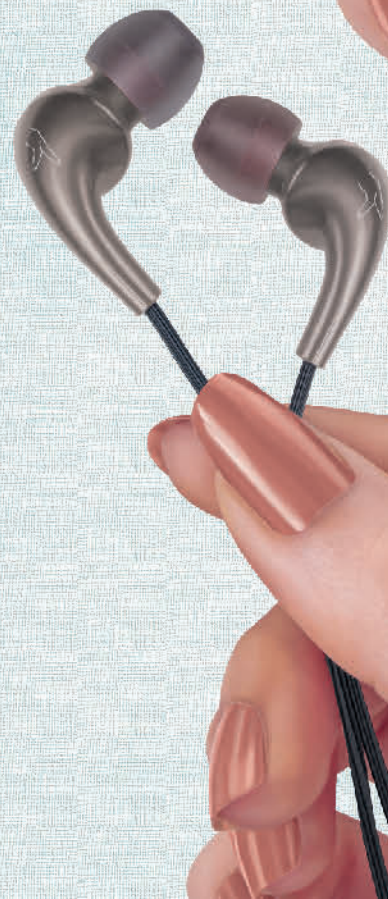

Intelligent Voice Assistant (on default phone OS)

With smart Voice Assistant enabled, you can read the news, check weather update, have a number dialled, ask a query, etc. all without touching your phone!