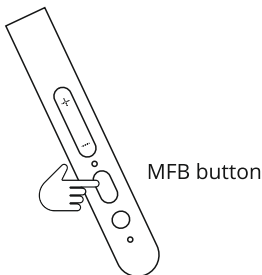

LED Indication

Charging Indication: RED LED glows.

Full Charge Indication: RED LED turns OFF.

BT Discover Mode: RED & BLUE LED blinks alternately.

When connect to a phone: BLUE LED will blink once in an interval of 5 secs.

Usage Instruction

Bluetooth Pairing Instruction

Step 1: In Off state, long press the POWER button until the earphone goes into pairing mode (Red/Blue LED will blink alternately.)

Step 2: Switch on the BT menu on your phone & search for the BT name "**ZEB-YOGA 90 PLUS**", tap to connect it.

Call Function

Press the MFB button to answer/hang-up the call. Press and hold the MFB Button for 2 seconds to reject an incoming call. Double press the MFB button to redial the last number dialed.

Activating Voice Assistant