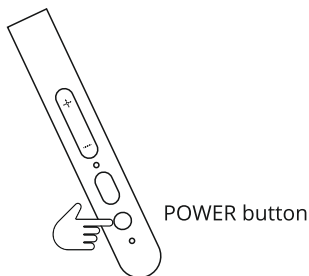

LED Indication

Charging Indication: RED LED glows.

Full Charge Indication: RED LED turns OFF.

BT Discover Mode: RED & BLUE LED blinks alternately.

When connect to a phone: BLUE LED will blink once in an interval of 5 secs.

Usage Instruction

Bluetooth Pairing Instruction

Step 1: In Off state, long press the POWER button until the earphone goes into pairing mode (Red/Blue LED will blink alternately.)

Step 2: Switch on the BT menu on your phone & search for the BT name "**ZEB-YOGA 90 PLUS**", tap to connect it.