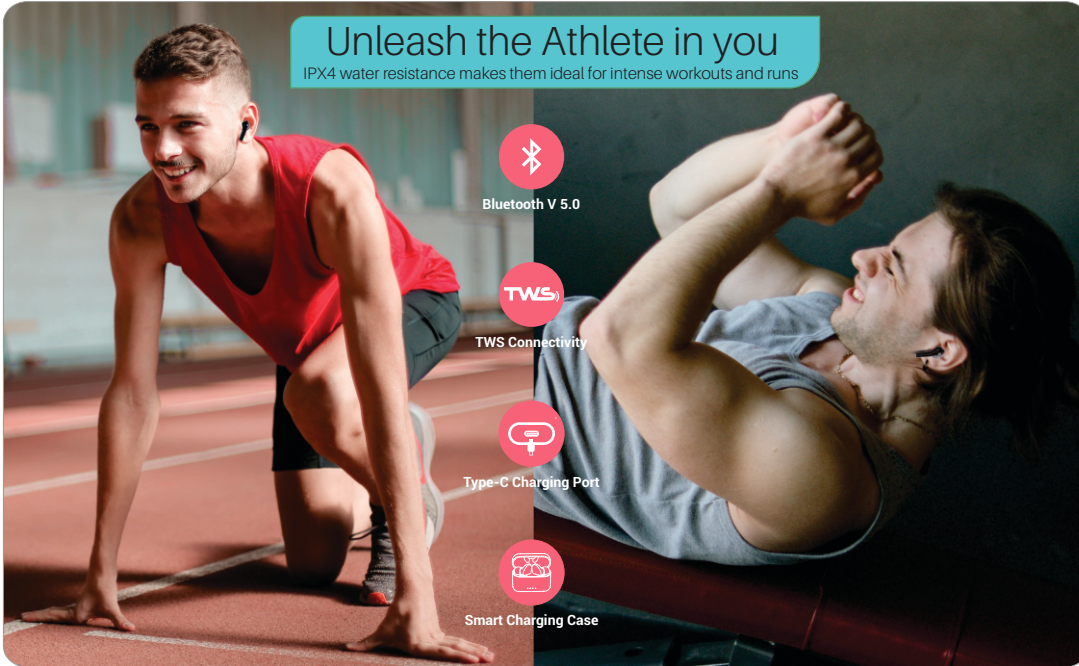

HARMONICS TWINS 33

Smart TWS Earpods

TRUE WIRELESS FREEDOM

MRP : 3499

It's all about the Hi-Fi Bass - Equipped with composite Membrane Drivers, the earbuds deliver a wider sound range with exceptional accuracy and superior Hi-Fi Stereo Sound across the entire frequency range. Experience a whole new world of magical music.

Redefine Comfort - We refined the details of comfort, creating an excellent class of in-ear headphones with a customizable fit that forms an exceptional experience of premium comfort.

For the long hauls - The Wireless Charging Case extends playtime up to 27 hours, and a 6-hour playtime to keep you and your Twins 33 on the go. Get stable and fast charging with a USB-C cable- just charge for 5 minutes and enjoy 30 mins of interruption-free playtime

Smart Touch Control - From Siri to Google your virtual assistant is just a touch away. Installed with high-sensitivity touch sensors, the Twins 33 detect every touch. Softly tap on the earbud to skip songs, adjust the volume, answer/reject calls- all without picking up your phone.

Cut out the extra Noise - Smart noise- reduction tech allows the wireless earbuds to cut ambient noise over 50dB and retains 98% of your voice with frequencies from 200Hz to 3000Hz, so you can say goodbye to extra noise.