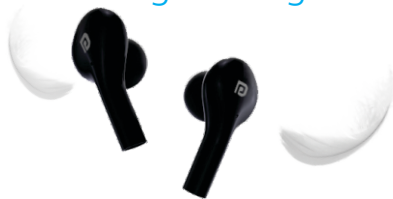

Light Weight