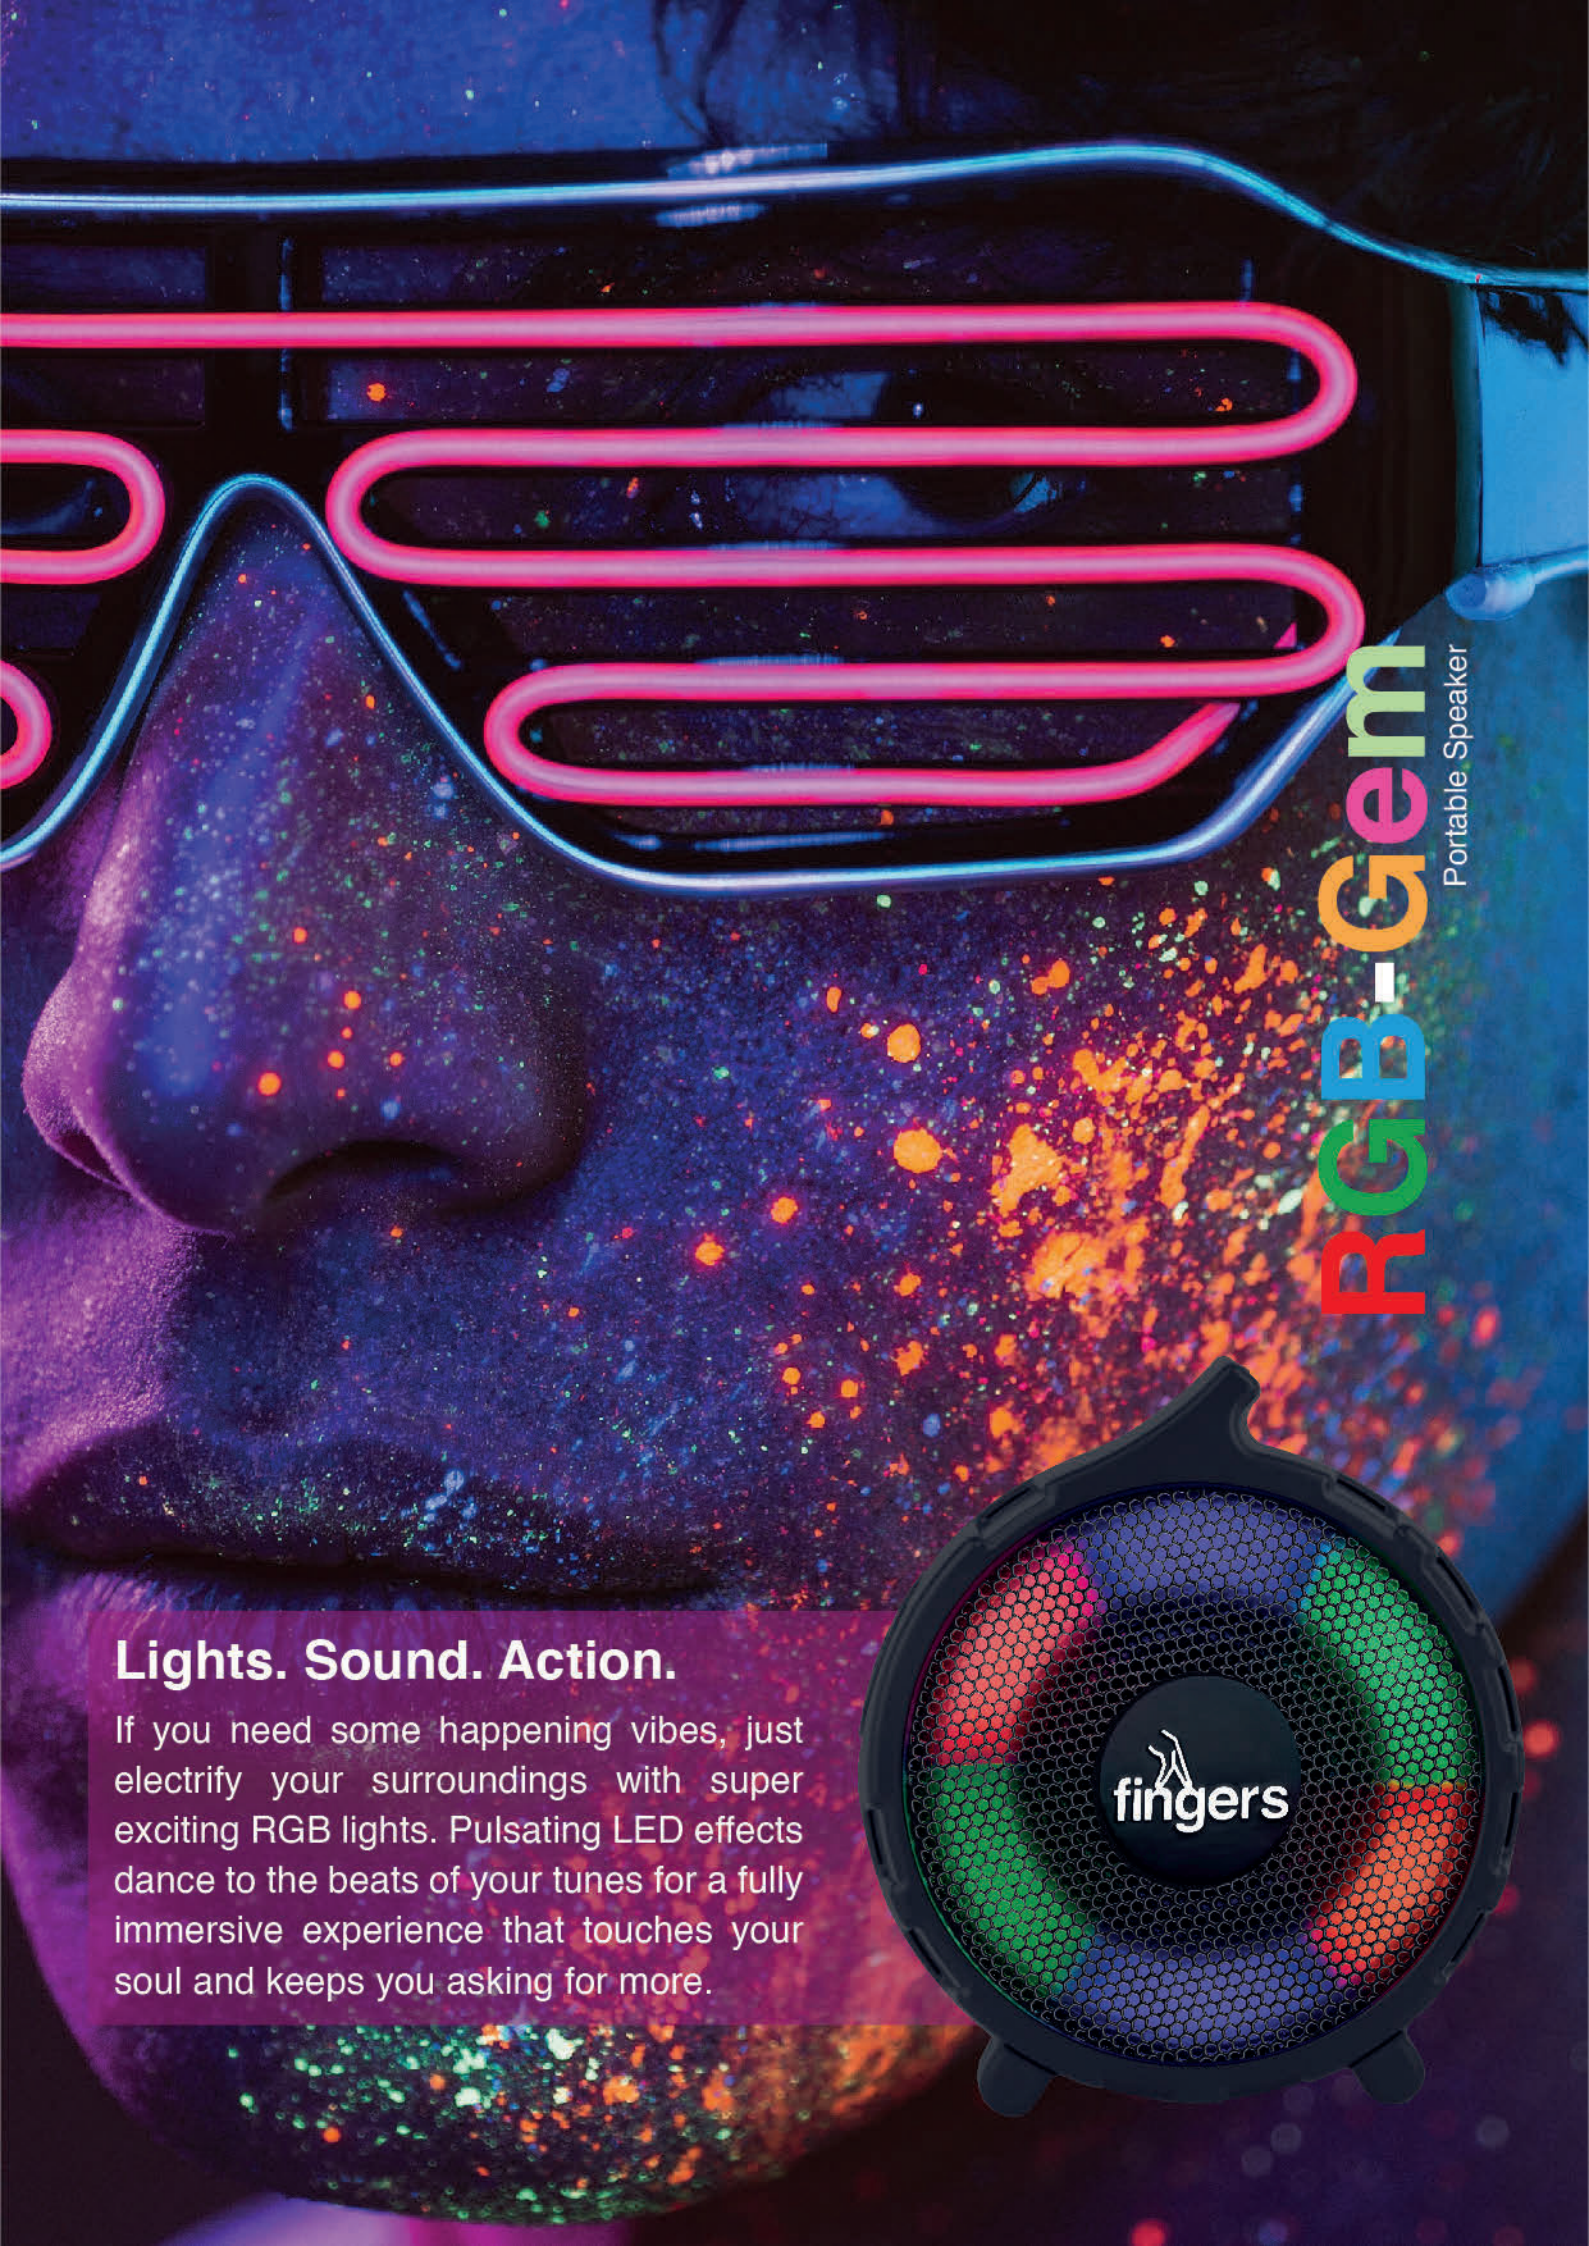

RGB-Gem

Portable Speaker

Lights. Sound. Action.

If you need some happening vibes, just electrify your surroundings with super exciting RGB lights. Pulsating LED effects dance to the beats of your tunes for a fully immersive experience that touches your soul and keeps you asking for more.