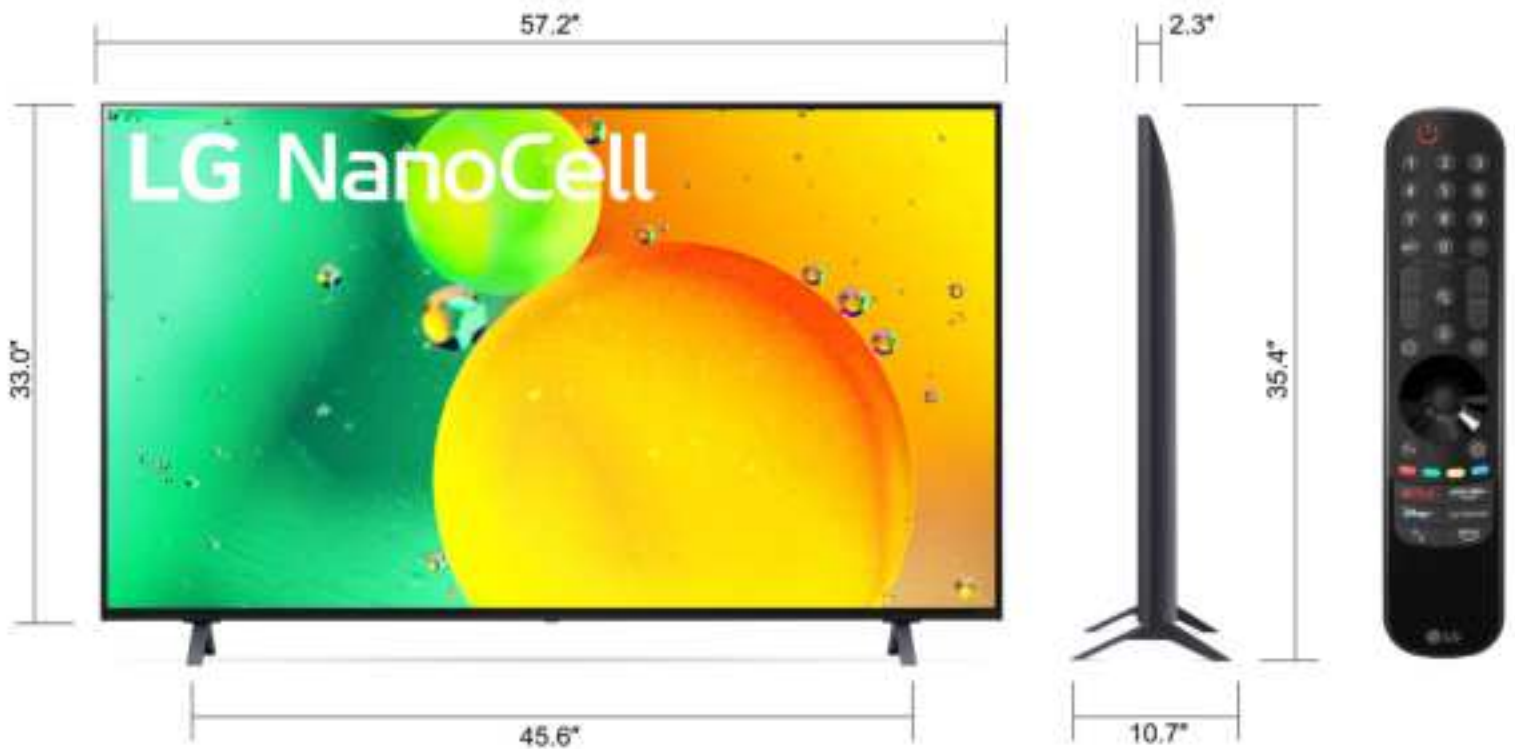

LG NanoCell

65NANO75UQA

65" Class
(64.5" Diag)

Dimensions (Inches W x H x D)

57.2 x 33.0 x 2.3 (without stand)

57.2 x 35.4 x 10.7 (with stand)

45.6 x 10.7 (stand footprint)

What's in the box

- Magic Remote
- Remote Control Batteries
- Power Cable
- Quick Start Guide