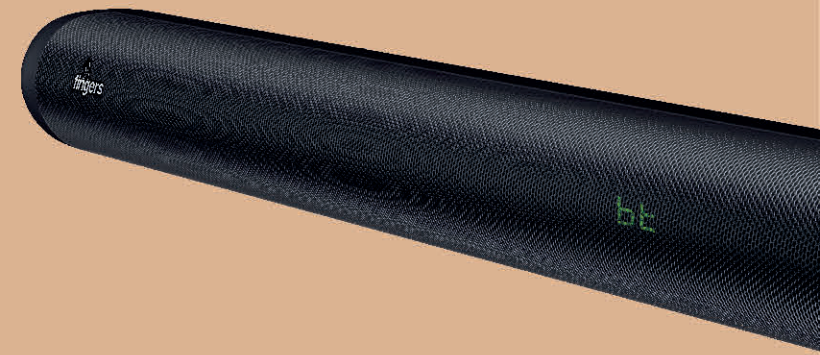

Give your TV, the complete Audio-visual experience.

fingers®

**Jahan Bhi Hai TV
Wahan Chahiye Sound Bar**

Octane Dolby WL 120

Octane - 80

Octane - 40

Why FINGERS Octane Sound Bars

See, listen and feel your favourite TV entertainment, in a whole new light with **FINGERS Octane Sound Bar Series**. Featuring **Octane-40, Octane-80 and Octane Dolby WL120**, these incredibly stylish Sound Bars run the gamut of fitting into every space and audio needs. Packing the power of a home theatre system into a sleek, futuristic design - **FINGERS Octane Sound Bars** brings state-of-the-art sound to TV entertainment, taking the whole listening experience several notches higher.

Customized EQ
modes for
Movies, Music
& News

Versatile
Playback

BT* | USB |
Optical | HDMI
(ARC) | AUX

Simple Setup
for a
theatrical
experience

With
Wireless
Woofer

Unleash Power of Dolby with Octane Dolby WL120

With Dolby support from **Octane Dolby WL120**, you can live, breath and listen to unadulterated entertainment. A full, power-packed experience, where vocals sound like your favourite artist is jamming live and action flicks appear to unfold right before your eyes. It takes your audio to the next level by enveloping you with high-octane sound, all around

4 Drivers - 1 Phenomenal Sound Bar for all your needs

Music

A private concert awaits with rich, mesmerising vocals and incredible bass effects.

Best-in class drivers expands your TV's soundstage and transports you right to the heart of the action with its 3D Sound effect that seems to envelop you from all sides.