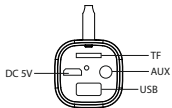

Package Introduction