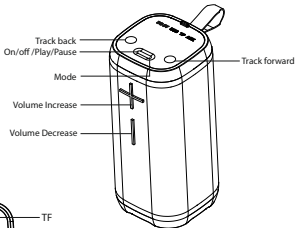

BOULT AUDIO

BOULT AUDIO VERVE USER MANUAL

For better sound quality experience, suggest use
IOS 8.0/ Android 4.3 or above operating system.

Package Introduction

Instructions

1. Track back
2. On/off /Play/Pause
Press and hold for Power On/Off.
In USB/TF/Bluetooth mode, click to play/pause
3. Mode
Click for source selection
4. Track forward
5. Charging port
6. TF card input slot
7. AUX Input port
8. USB input slot
9. Volume +
Volume -

Main Function

Voice Prompt. USB.TF.Bluetooth.AUX .Voice call

Parameters:

Speaker: 57mm "4 Ω X2

Output power: 5W x2

Frequency Response:100Hz~20K Hz

Bluetooth:

Version: 5.0 BT name: 2107A

Transmission distance no obstacles:10M

Battery:

Capacity: 1200mAh

Charging interface: Micro USB

Charging Voltage:5V/1000mA