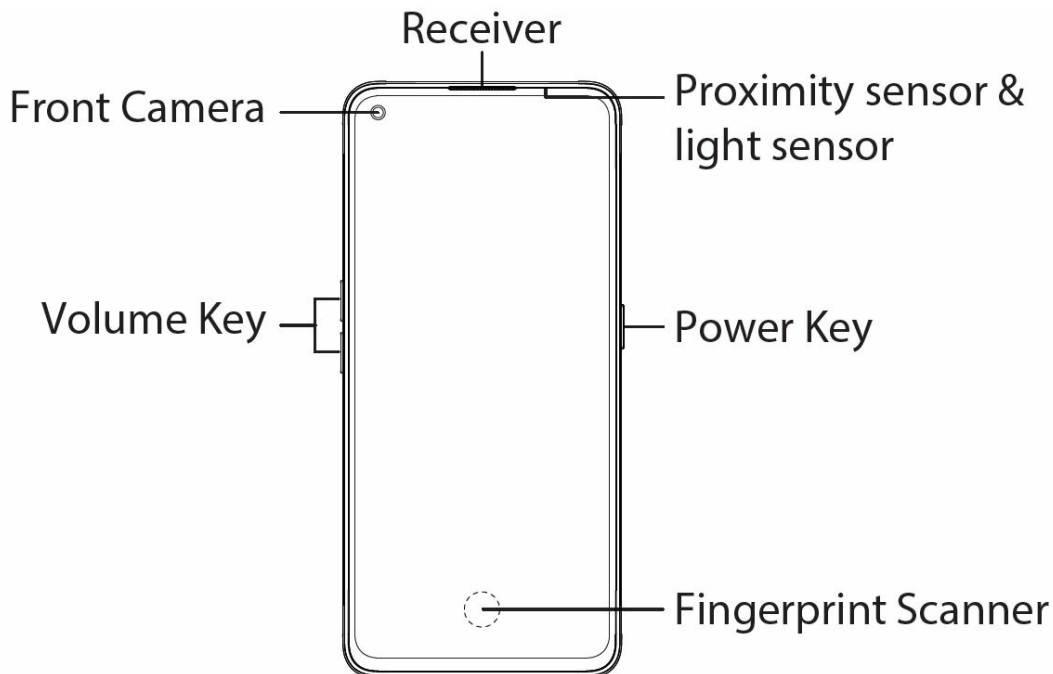

Warning

- Do not place the phone or battery near or inside heating equipment, cooking equipments, high pressure vessels (such as microwave ovens, induction cooker, electric oven, heater, pressure cooker, water heater, gas stove, etc.) to prevent the battery overheating which may lead to an explosion.
- The original charger, data cable and battery shall be used. Unapproved chargers, data cables, or batteries that are not certified by the manufacturer may result in electric shock, fire, explosion, or other hazards.
- Back cover can't be removed.
- When charging, please place the device in an environment that has a normal room temperature and good ventilation. It is recommended to charge the device in an environment with temperature ranging from 5°C~35°C.