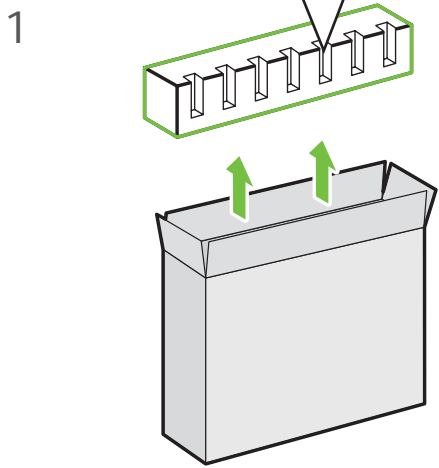

UQ75*

	A	B	C	D	E	F	F-G	
	(mm)				(kg)			
43UQ7500PSF 43UQ7550PSF	973	611	187	572	85.0	8.1	8.0	
Power requirement	AC 100-240 V- 50/60 Hz							

A	B	C x D (mm)	E
LSW240B MSW240	43UQ75*	200 x 200	M6

English • Read Safety and Reference.