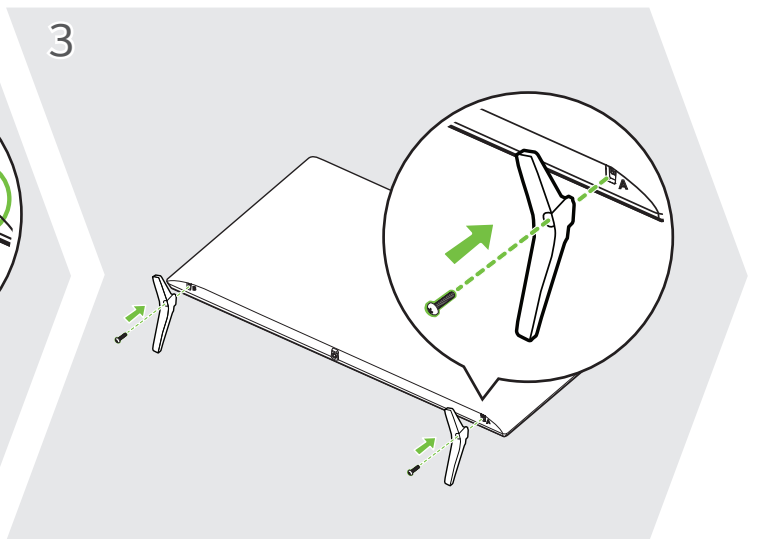

UQ75*

	A	B	C	D	E	F	F-G	
	(mm)				(kg)			
43UQ7500PSF 43UQ7550PSF	973	611	187	572	85.0	8.1	8.0	
Power requirement	AC 100-240 V- 50/60 Hz							

A	B	C x D (mm)	E
LSW240B MSW240	43UQ75*	200 x 200	M6

English • Read Safety and Reference.