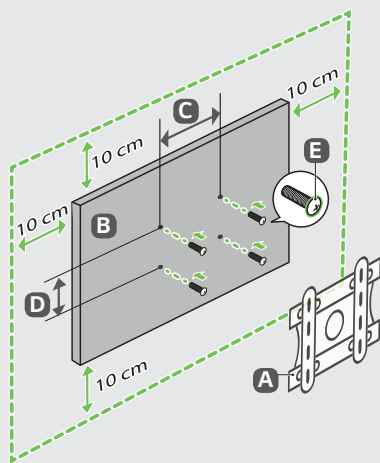

UQ75*

	A	B	C	D	E	F	F-G	
	(mm)				(kg)			
43UQ7500PSF 43UQ7550PSF	973	611	187	572	85.0	8.1	8.0	
Power requirement	AC 100-240 V- 50/60 Hz							

A	B	C x D (mm)	E
LSW240B MSW240	43UQ75*	200 x 200	M6

English • Read Safety and Reference.