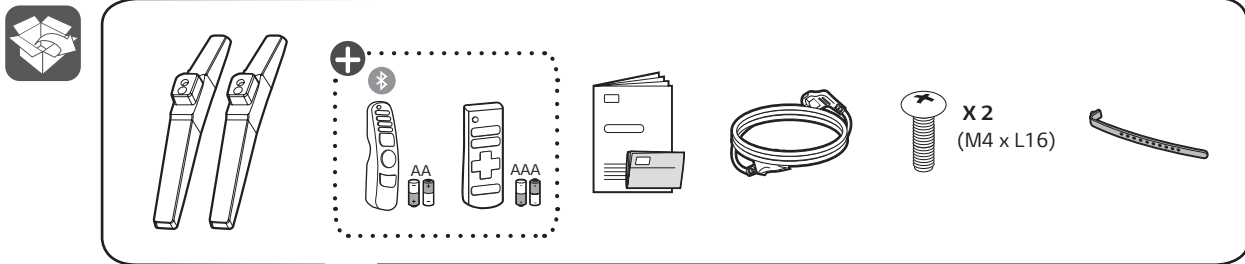

UQ75*

	A	B	C	D	E	F	F-G	
	(mm)				(kg)			
43UQ7500PSF 43UQ7550PSF	973	611	187	572	85.0	8.1	8.0	
Power requirement	AC 100-240 V- 50/60 Hz							

A	B	C x D (mm)	E
LSW240B MSW240	43UQ75*	200 x 200	M6

English • Read Safety and Reference.

⊕ : Depending on model