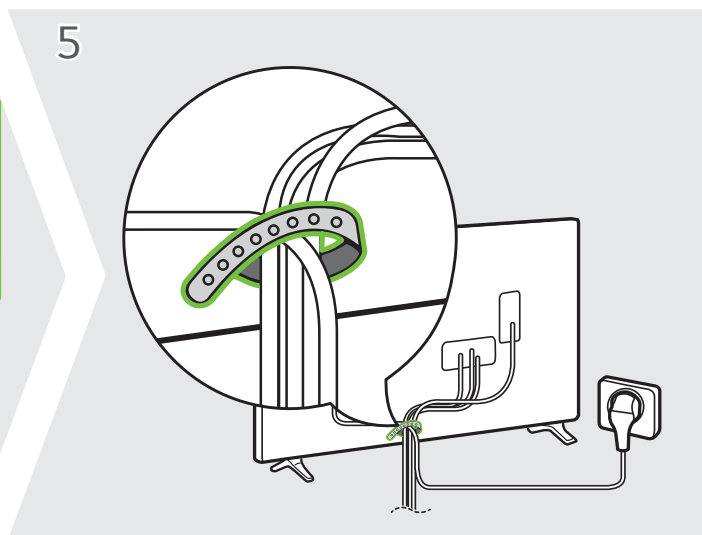

UQ75*

	A	B	C	D	E	F	F-G	
	(mm)				(kg)			
43UQ7500PSF 43UQ7550PSF	973	611	187	572	85.0	8.1	8.0	
Power requirement	AC 100-240 V- 50/60 Hz							

A	B	C x D (mm)	E
LSW240B MSW240	43UQ75*	200 x 200	M6

English • Read Safety and Reference.