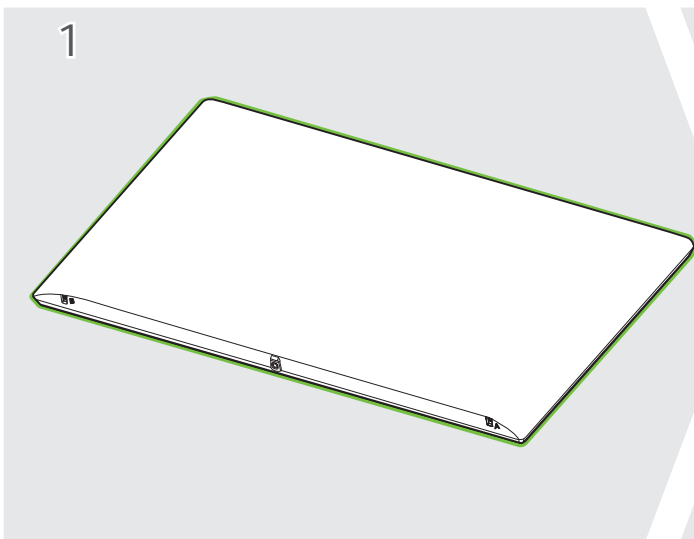

UQ75*

	A	B	C	D	E	F	F-G	
	(mm)				(kg)			
43UQ7500PSF 43UQ7550PSF	973	611	187	572	85.0	8.1	8.0	
Power requirement	AC 100-240 V- 50/60 Hz							

A	B	C x D (mm)	E
LSW240B MSW240	43UQ75*	200 x 200	M6

English • Read Safety and Reference.