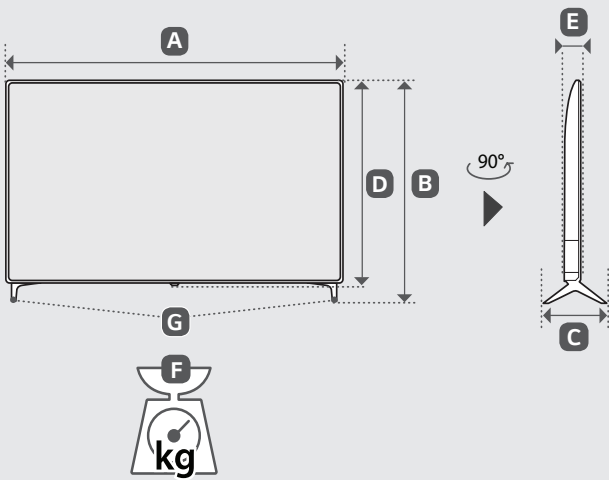

UQ75*

	A	B	C	D	E	F	F-G	
	(mm)				(kg)			
43UQ7500PSF 43UQ7550PSF	973	611	187	572	85.0	8.1	8.0	
Power requirement	AC 100-240 V- 50/60 Hz							

A	B	C x D (mm)	E
LSW240B MSW240	43UQ75*	200 x 200	M6

English • Read Safety and Reference.