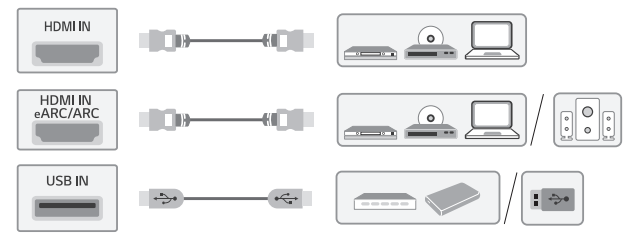

UQ75*

	A	B	C	D	E	F	F-G	
	(mm)				(kg)			
43UQ7500PSF 43UQ7550PSF	973	611	187	572	85.0	8.1	8.0	
Power requirement	AC 100-240 V- 50/60 Hz							

A	B	C x D (mm)	E
LSW240B MSW240	43UQ75*	200 x 200	M6

English • Read Safety and Reference.