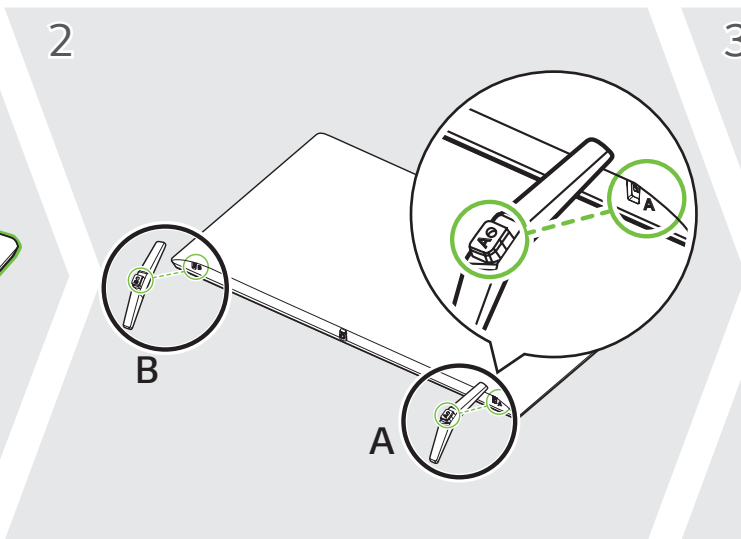

UQ75*

	A	B	C	D	E	F	F-G	
	(mm)				(kg)			
43UQ7500PSF 43UQ7550PSF	973	611	187	572	85.0	8.1	8.0	
Power requirement	AC 100-240 V- 50/60 Hz							

A	B	C x D (mm)	E
LSW240B MSW240	43UQ75*	200 x 200	M6

English • Read Safety and Reference.