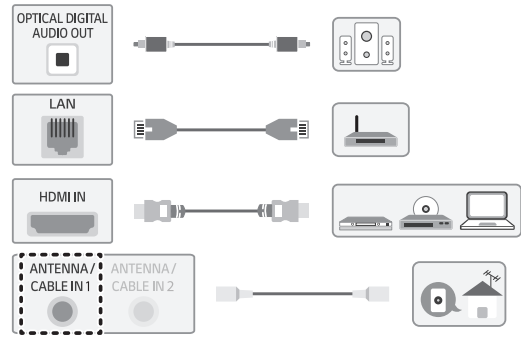

UQ75*

	A	B	C	D	E	F	F-G	
	(mm)				(kg)			
43UQ7500PSF 43UQ7550PSF	973	611	187	572	85.0	8.1	8.0	
Power requirement	AC 100-240 V- 50/60 Hz							

A	B	C x D (mm)	E
LSW240B MSW240	43UQ75*	200 x 200	M6

English • Read Safety and Reference.