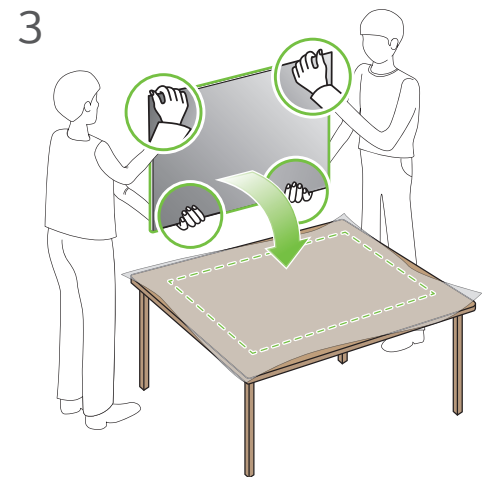

UQ75*

	A	B	C	D	E	F	F-G	
	(mm)				(kg)			
43UQ7500PSF 43UQ7550PSF	973	611	187	572	85.0	8.1	8.0	
Power requirement	AC 100-240 V- 50/60 Hz							

A	B	C x D (mm)	E
LSW240B MSW240	43UQ75*	200 x 200	M6

English • Read Safety and Reference.