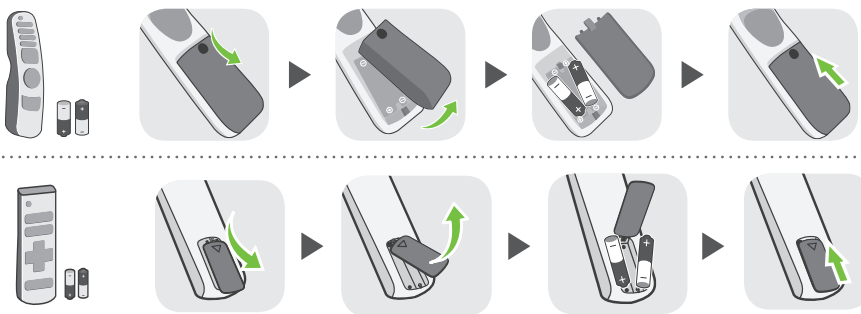

UQ75*

	A	B	C	D	E	F	F-G	
	(mm)				(kg)			
43UQ7500PSF 43UQ7550PSF	973	611	187	572	85.0	8.1	8.0	
Power requirement	AC 100-240 V- 50/60 Hz							

A	B	C x D (mm)	E
LSW240B MSW240	43UQ75*	200 x 200	M6

English • Read Safety and Reference.

⊕ : Depending on model